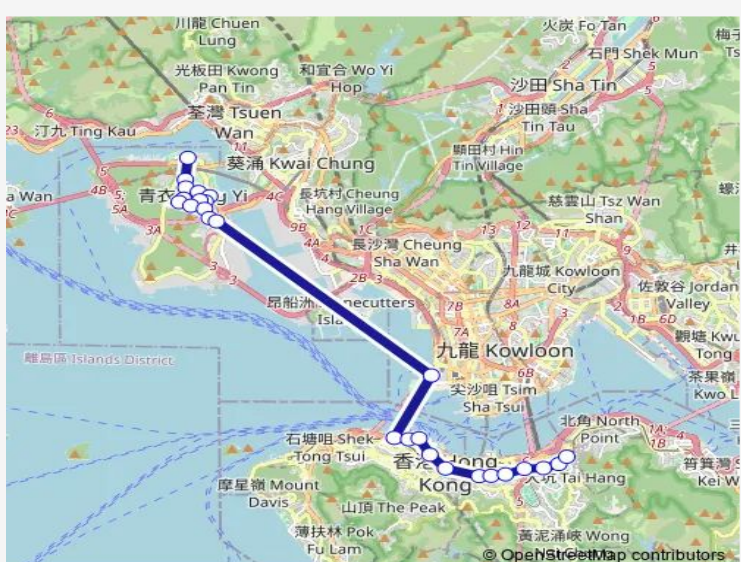

[Kmb+Ctb] Hong Cheung House Cheung Hong Estate/
Hong Cheung House Cheung Hong Estate,

Route schedule

[Kmb+Ctb] Tsing YI BBI - Cheung ON BUS Terminus/
Cheung ON Estate[[Kmb] Tsing YI BBI - Cheung ON BUS Terminus][Lwb] Tsing YI BBI - Cheung ON BUS Terminus — [Ctb] TIN HAU Station[[Kmb+Ctb] Causeway BAY (TIN HAU) BUS Terminus/
Tin HAU Station[[Kmb] Causeway BAY (TIN HAU) BUS Terminus

Route info

Direction: [Kmb+Ctb] Tsing YI BBI - Cheung ON BUS Terminus/
Cheung ON Estate[[Kmb] Tsing YI BBI - Cheung ON BUS Terminus][Lwb] Tsing YI BBI - Cheung ON BUS Terminus

Stops: 26

Trip Duration: 1 hour 9 min