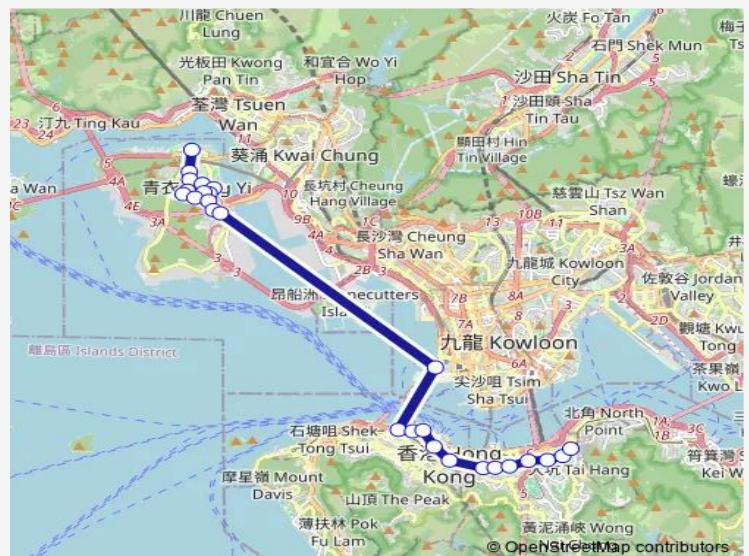

[Kmb+Ctb] Greenfield Garden/
Greenfield Garden, Tsing YI Heung SZE WUI Road|[Kmb] Greenfield Garden|[Lwb] Greenfield Garden

[Kmb+Ctb] Ching MUI House Cheung Ching Estate/
Ching MUI House Cheung Ching Estate, Chung MEI Road|[Kmb] Ching MUI House Cheung Ching Estate

[Kmb+Ctb] Hong FU House Cheung Hong Estate/
Hong FU House Cheung Hong Estate, Chung MEI Road|[Kmb] Hong FU House Cheung Hong Estate

[Kmb+Ctb] Hong Fung House Cheung Hong Estate/
Hong Fung House Cheung Hong Estate, Chung MEI Road|[Kmb] Hong Fung House Cheung Hong Estate

[Kmb+Ctb] Hong Cheung House Cheung Hong Estate/
Hong Cheung House Cheung Hong Estate,

Route schedule

[Kmb+Ctb] Tsing YI BBI - Cheung ON BUS Terminus/
Cheung ON Estate|[Kmb] Tsing YI BBI - Cheung ON BUS Terminus|[Lwb] Tsing YI BBI - Cheung ON BUS Terminus — [Ctb] TIN HAU Station|[Kmb+Ctb] Causeway BAY (TIN HAU) BUS Terminus/
Tin HAU Station|[Kmb] Causeway BAY (TIN HAU) BUS Terminus

Monday	06:40-08:20
Tuesday	06:40-08:20
Wednesday	06:40-08:20
Thursday	06:40-08:20
Friday	06:40-08:20
Saturday	06:40-08:10
Sunday	—

Route info

Direction: [Kmb+Ctb] Tsing YI BBI - Cheung ON BUS Terminus/
Cheung ON Estate|[Kmb] Tsing YI BBI - Cheung ON BUS Terminus|[Lwb] Tsing YI BBI - Cheung ON BUS Terminus

Stops: 26

Trip Duration: 1 hour 4 min