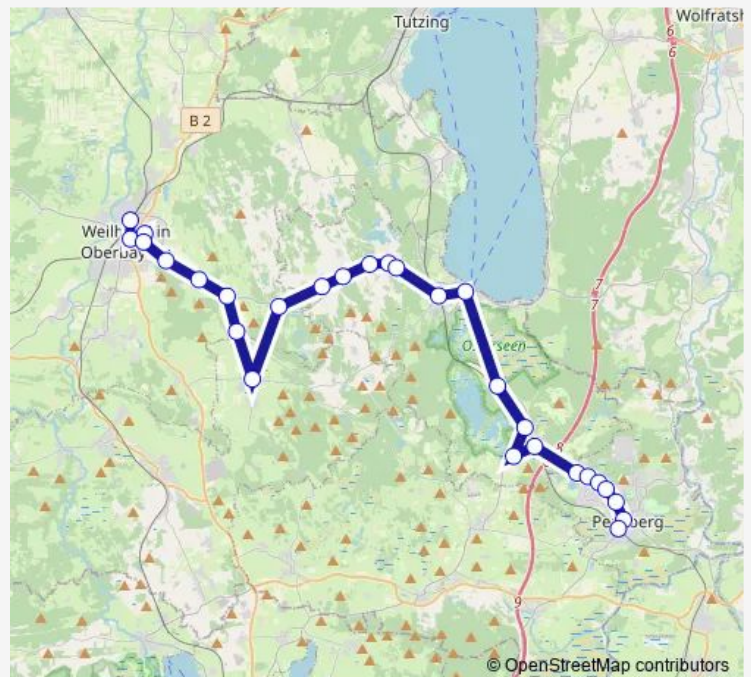

Wednesday 05:36-08:05

Thursday 05:36-08:05

Friday 05:36-08:05

Saturday —

Sunday —

Route info

Direction: Weilheim (Oberbay)

Stops: 16

Trip Duration: 0 hour 36 min

Direction

Gossenhofen — Weilheim, Gymnasium

9 stops

[Open route schedule](#)

Gossenhofen

Eberfing

Marnbach

Deutenhausen

Weilheim, Am Weidenbach

Weilheim, Römerstraße

Weilheim (Oberbay)

Weilheim (Oberbay)

Weilheim, Gymnasium

Route schedule

Gossenhofen — Weilheim, Gymnasium