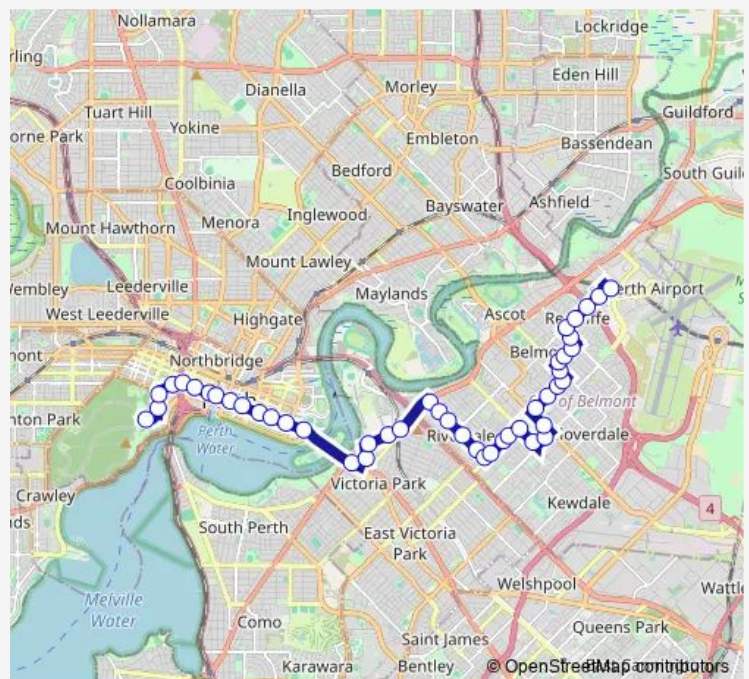

Friday 04:25-23:52

Saturday 04:53-23:52

Sunday 06:23-22:52

Route info

Direction: Redcliffe Stn Stand 6

Stops: 45

Trip Duration: 0 hour 49 min

Kooyong Rd Before Priske Wy

Kooyong Rd After Roberts Rd

Kooyong Rd After Gerring Ct

Kooyong Rd Before Chamberlain Rd

Kooyong Rd After Newey St

Kooyong Rd Before Great Eastern Hwy

Great Eastern Hwy Before Surrey Rd

Great Eastern Hwy After Cornwall St

Tuesday 05:02-00:33⁺¹

Wednesday 05:02-00:33⁺¹

Thursday 05:02-00:33⁺¹

Friday 05:02-00:33⁺¹

Saturday 05:38-00:35⁺¹

Sunday 07:08-23:30

Route info

Direction: Wadjuk Way - Kings Park War Memorial