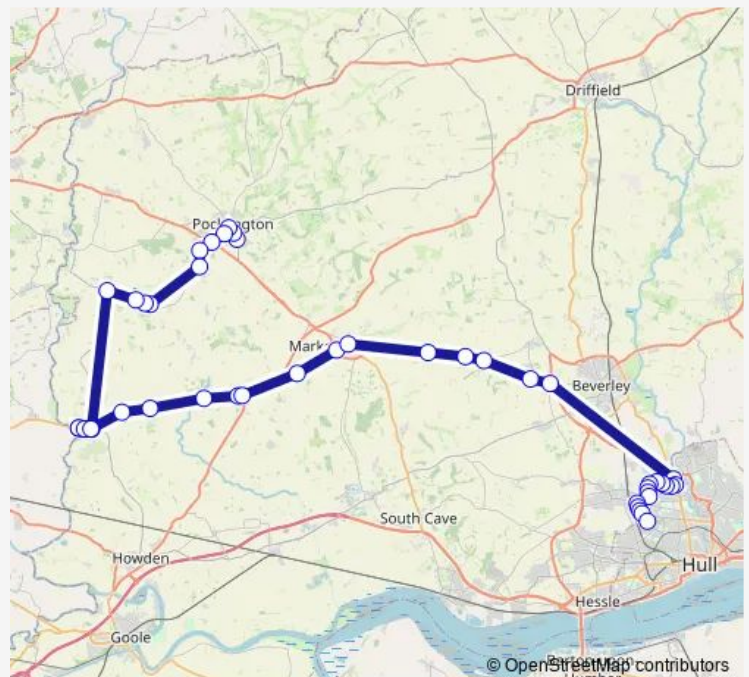

Harlthorpe Hall

Foggathorpe Main Road

Water End

Route schedule

The Balk Pocklington — Hotham Road North

Monday 07:06

Tuesday 07:06

Wednesday 07:06

Thursday 07:06

Friday 07:06

Saturday —

Sunday —

Route info

Direction: The Balk Pocklington

Stops: 46

Trip Duration: 1 hour 34 min

A1079 York Road

Bishop Burton York Road

Bishop Burton A1079

Evergreen Drive

Beverley Road Tesco

Sirius Academy North

Thorpepark Academy

Pint & Pot