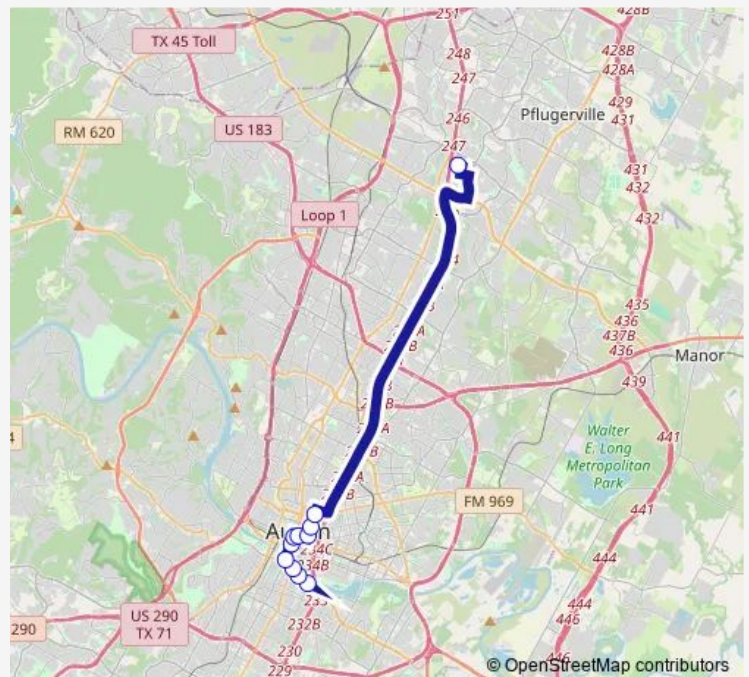

150 Riverside/Congress

Vic Mathias/Auditorium Shores (Nb)

Lavaca/3rd

517 Lavaca/6th

115 7th/Colorado

805 Trinity/8th

Trinity/12th

Trinity/17th

Tech Ridge Bay B

**Route schedule**

1000 East Riverside/Travis Heights — Tech Ridge Bay B

Monday 16:50-17:20

Tuesday 16:50-17:20

Wednesday 16:50-17:20

Thursday 16:50-17:20

Friday 16:50-17:20

Saturday —

Sunday —

**Route info**

Direction: 1000 East Riverside/Travis Heights

Stops: 11

Trip Duration: 0 hour 58 min

935 — 935-Tech Ridge Express

**Direction**

Tech Ridge Bay B — Riverside/Kenwood

12 stops

[Open route schedule](#)

Tech Ridge Bay B

500 Martin Luther King/Red River

San Jacinto/17th

San Jacinto/14th

San Jacinto/11th