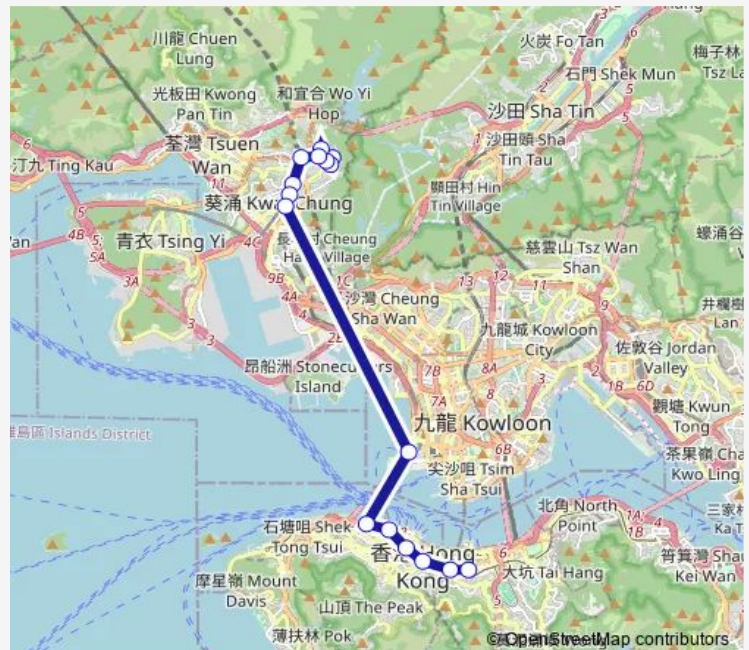

[Ctb] Harbour Building, Pier Road|[Kmb+Ctb] Harbour Building/
Harbour Building, Pier Road|[Kmb] Harbour Building

Route schedule

[Kmb] Shek LEI (TAI Loong Street) BUS Terminus — [Ctb] Fleming Road, Hennessy Road|[Kmb+Ctb] Fleming Road/
Fleming Road, Hennessy Road|[Kmb] Fleming Road

Monday 07:30-08:10

Tuesday 07:30-08:10

Wednesday 07:30-08:10

Thursday 07:30-08:10

Friday 07:30-08:10

Saturday 07:30-08:15

Sunday —

Route info

Direction: [Kmb] Shek LEI (TAI Loong Street) BUS Terminus

Stops: 16

Trip Duration: 0 hour 57 min

[Ctb] Jardine House, Connaught Road Central[[Kmb+Ctb] Jardine House/
Jardine House, Connaught Road Central[[Kmb] Jardine House