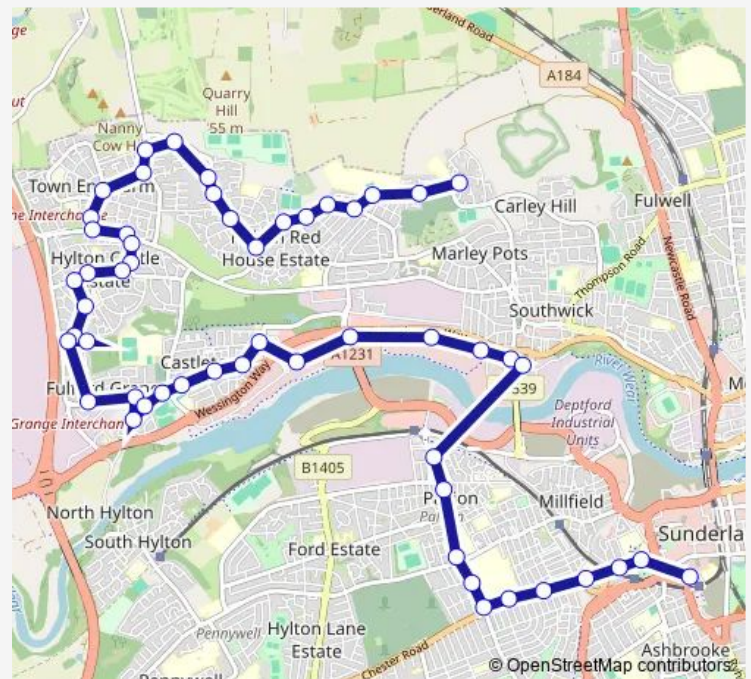

Canterbury Road

Canterbury Road - Chelmsford Road

Cheadle Road - Canterbury Road

Route schedule

Wiltshire Road — Sunderland Interchange

Monday 05:41-06:41

Tuesday 05:41-06:41

Wednesday 05:41-06:41

Thursday 05:41-06:41

Friday 05:41-06:41

Saturday 05:51-07:51

Sunday —

Route info

Direction: Wiltshire Road

Stops: 53

Trip Duration: 0 hour 41 min

935 — Sunderland - Sunderland Circular

Caithness Road

Cardigan Road-Caithness Road

Cardigan Road-Castleford Road

Cricklewood Road

Hylton Castle

Cullercoats Road

Ringway

Timber Beach Road

Hylton Park Road

Alexandra Avenue-Nursery

Alexandra Avenue-North Quay Road

Queen Alexandra Bridge North End

Queen Alexandra Bridge North End

Merle Terrace

St Lukes Terrace