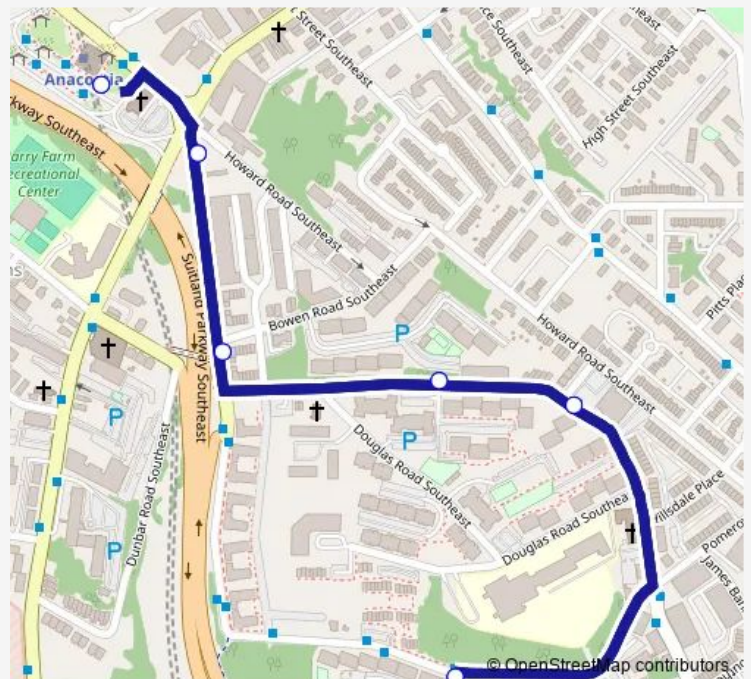

### Direction

Pomeroy Rd Se+#2500 — Anacostia Station+Bay F

6 stops

[Open route schedule](#)

Pomeroy Rd Se+#2500

Stanton Rd SE+Bryan Pl SE

Stanton Rd SE + Washington View APTS

Sheridan Rd Se+Bowen Rd Se

Sheridan Rd Se+MI King Jr Av Se

Anacostia Station+Bay F

### Route schedule

Pomeroy Rd Se+#2500 — Anacostia Station+Bay F

Monday 06:10-21:10

Tuesday 06:10-21:10

Wednesday 06:10-21:10

Thursday 06:10-21:10

Friday 06:10-21:10

Saturday 07:10-21:10

### Route info

Direction: Pomeroy Rd Se+#2500

Stops: 6

Trip Duration: 0 hour 7 min

C25 — Anacostia - Stanton Rd

**Direction**

Anacostia Station+Bay F — Pomeroy Rd Se+#2500

8 stops