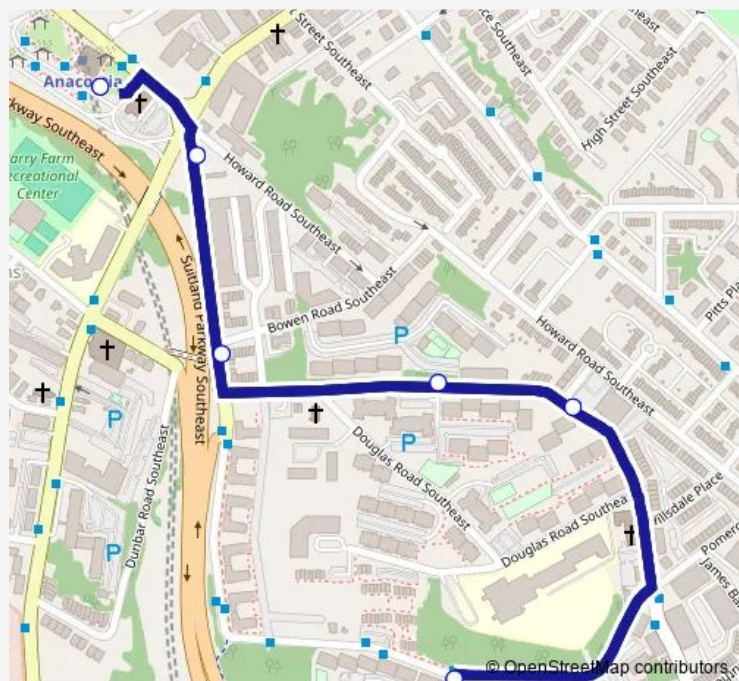

Stanton Rd SE + Washington View Apts

Sheridan Rd Se+Bowen Rd Se

Sheridan Rd Se+MI King Jr Av Se

Anacostia Station+Bay F

Route schedule

Pomeroy Rd Se+#2500 — Anacostia Station+Bay F

Monday 06:10-21:10

Tuesday 06:10-21:10

Wednesday 06:10-21:10

Thursday 06:10-21:10

Friday 06:10-21:10

Saturday 07:10-21:10

Sunday 07:10-21:10

Route info

Direction: Pomeroy Rd Se+#2500

Stops: 6

Trip Duration: 0 hour 7 min

C25 — Anacostia - Stanton Rd

Direction

Anacostia Station+Bay F — Pomeroy Rd Se+#2500

8 stops

[Open route schedule](#)

Anacostia Station+Bay F

Sheridan Rd Se+MI King Jr Av Se

Direction: Anacostia Station+Bay F

Stops: 8

Trip Duration: 0 hour 10 min

C25 Bus time schedules and route maps are available in an offline PDF at busmaps.com. Use the busmaps.com website to see live bus times, train schedule or subway schedule, and step-by-step directions for all public transit in Washington