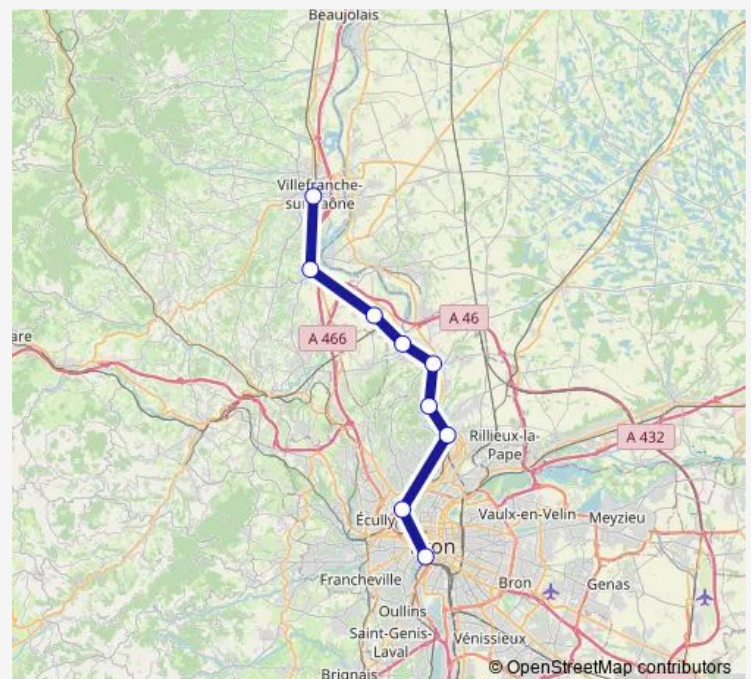

Bus C25

[Go to website](#)

Direction

Villefranche-sur-Saône — Lyon-Perrache Gare Routière

9 stops

[Open route schedule](#)

Villefranche-sur-Saône

Anse-Monument

Villefranche-sur-Saône — Lyon-Perrache Gare Routière

Monday 05:05

Tuesday 05:05

Wednesday 05:05

Thursday 05:05

Friday 05:05

Saturday —

Sunday —

Route info

Direction: Villefranche-sur-Saône

Stops: 9

Trip Duration: 1 hour 0 min

■ C25

BusMaps

Direction

Mâcon — Lyon Perrache

15 stops

[Open route schedule](#)

Mâcon

Crêches-sur-Saône

Pontanevaux

Romanèche-Thorins

Belleville sur Saône

Saint-Georges-de-Reneins