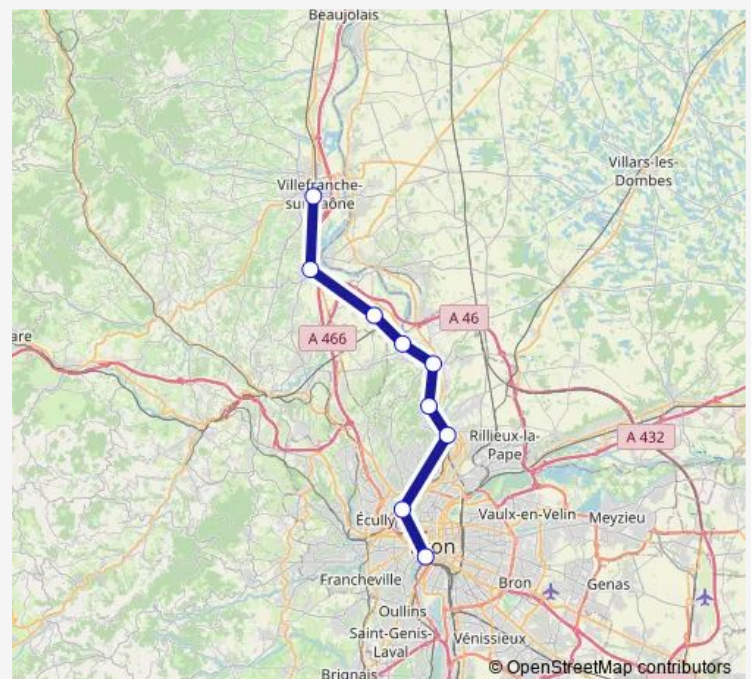

Bus C25

[Go to website](#)

Direction

Villefranche-sur-Saône — Lyon-Perrache Gare Routière

9 stops

[Open route schedule](#)

Villefranche-sur-Saône

Anse-Monument

Villefranche-sur-Saône — Lyon-Perrache Gare Routière

Monday 05:05

Tuesday 05:05

Wednesday 05:05

Thursday 05:05

Friday 05:05

Saturday —

Sunday —

Route info

Direction: Villefranche-sur-Saône

Stops: 9

Trip Duration: 1 hour 0 min

■ C25

Direction

Mâcon — Lyon Perrache

15 stops

[Open route schedule](#)

Mâcon

Crêches-sur-Saône

Pontanevaux

Romanèche-Thorins

Belleville sur Saône

Saint-Georges-de-Reneins

Villefranche-sur-Saône