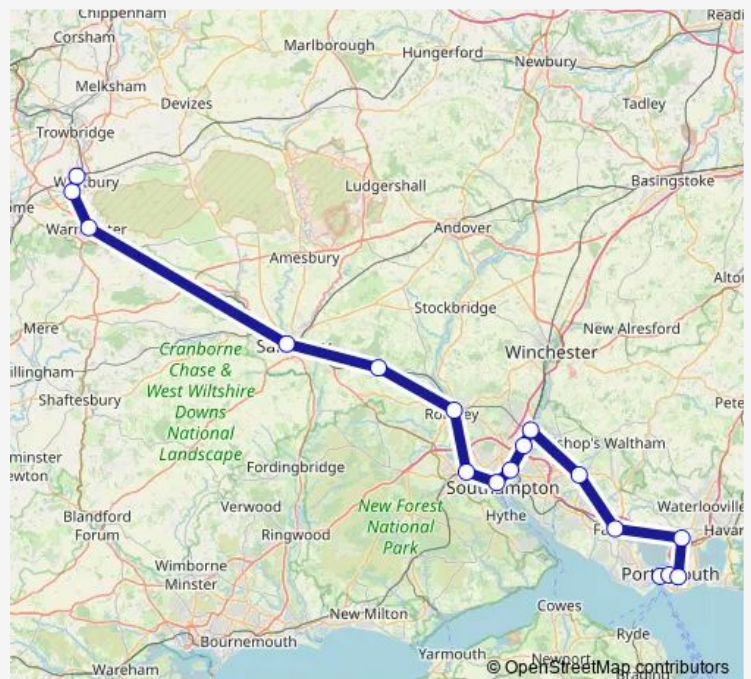

Rail Gw:Pmh->Wsb GW train service from PMH to Wsb

[Go to website](#)

Direction

Portsmouth Harbour — Westbury (Wilts)

17 stops

[Open route schedule](#)

- Portsmouth Harbour
- Portsmouth & Southsea
- Fratton
- Cosham
- Fareham
- Botley
- Eastleigh
- Southampton Airport Parkway
- St Denys
- Southampton Central
- Redbridge (Hants)
- Romsey
- Dean
- Salisbury
- Warminster
- Dilton Marsh
- Westbury (Wilts)

Route schedule

Portsmouth Harbour — Westbury (Wilts)

Monday	21:23
Tuesday	21:23
Wednesday	21:23
Thursday	21:23
Friday	21:23
Saturday	06:08-21:23
Sunday	11:08-22:05

Route info

Direction: Portsmouth Harbour

Stops: 17

Trip Duration: 2 hour 1 min

Gw:Pmh->Wsb — GW train service from PMH to Wsb

Gw:Pmh->Wsb Rail time schedules and route maps are available in an offline PDF at busmaps.com. Use the busmaps.com website to see live bus times, train schedule or subway schedule, and step-by-step directions for all public transit in Portsmouth