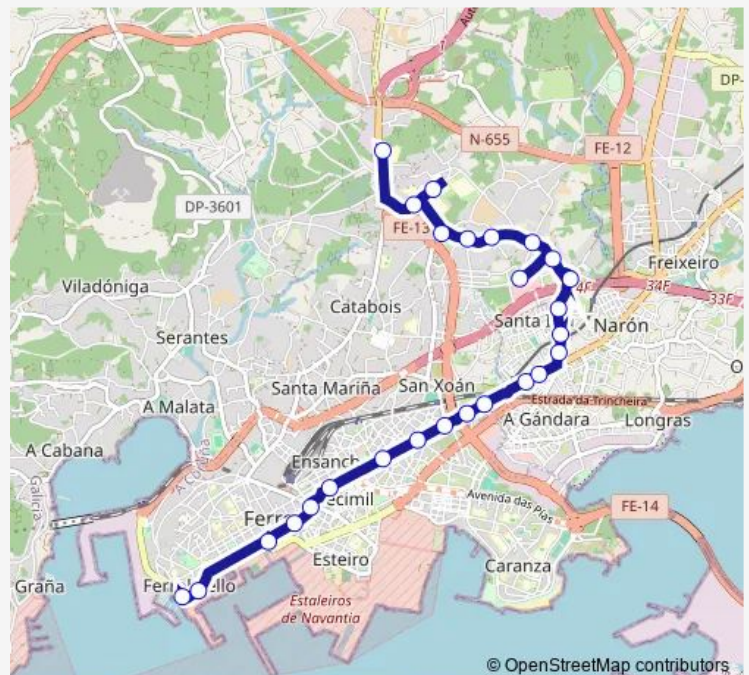

Bus XG642021 Porto - Hospital Novoa Santos

[Go to website](#)

Direction

Porto — Hospital Novoa Santos

26 stops

[Open route schedule](#)

- Porto
- Praza Vella
- Praza De Galicia
- Praza Callao
- Praza DE España
- Mercado Recimil
- O Inferniño
- Faxardo Ec
- SAN Xoan
- Rotonda SAN Xoan
- Castelos
- Vivendas DA Mariña Narón
- Colexio Chamorro
- Pavillón Santa Icíá
- Ponte
- BAR Gran Sol
- Igrexa Santa Icíá
- Tapicería (Cuartel)
- C.C. Parque Ferrol
- A Pallota
- Vinculeiro

Route schedule

Porto — Hospital Novoa Santos

Monday	06:00-15:00
Tuesday	06:00-15:00
Wednesday	06:00-15:00
Thursday	06:00-15:00
Friday	06:00-15:00
Saturday	—
Sunday	—

Route info

Direction: Porto

Stops: 26

Trip Duration: 0 hour 45 min

■ XG642021 — Porto - Hospital Novoa Santos

BusMaps

Masía

Madeiras Noroeste

Residencia A. M.

Hospital Naval

Hospital Novoa Santos

XG642021 Bus time schedules and route maps are available in an offline PDF at busmaps.com. Use the busmaps.com website to see live bus times, train schedule or subway schedule, and step-by-step directions for all public transit in Naron