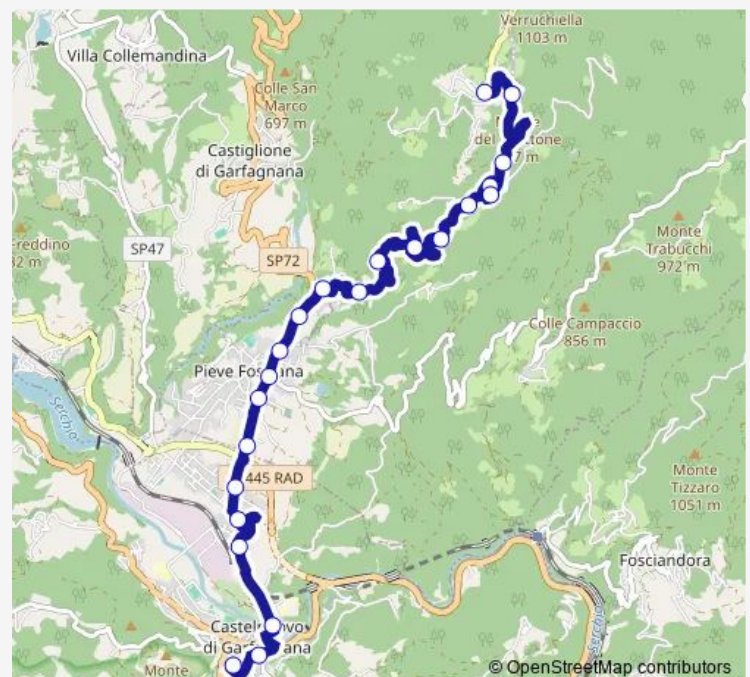

Saturday 13:05-17:25

Sunday —

Route info

Direction: Chiozza Capolinea

Stops: 23

Trip Duration: 0 hour 30 min

E57 — Chiozza-Pieve Fosciana-Castelnuovo

Castelnuovo G.Na Ex Plinc

Repubblica 3

Direction

Repubblica 1 — Chiozza Capolinea

22 stops

[Open route schedule](#)

Repubblica 1

Castelnuovo G.Na Ex Plinc

Via Roma Scuole Medie

Thursday 06:40-17:00

Friday 06:40-17:00

Saturday 06:40-17:00

Sunday —

Route info

Direction: Repubblica 1

Stops: 22

Trip Duration: 0 hour 25 min

Stops: 33

Trip Duration: 0 hour 35 min

Via Azzi Ang.Carbonaia

Via Azzi

Castelnuovo Cc 1

Ss.445 Civ.24

Ss.445

Via G.B.Vannugli