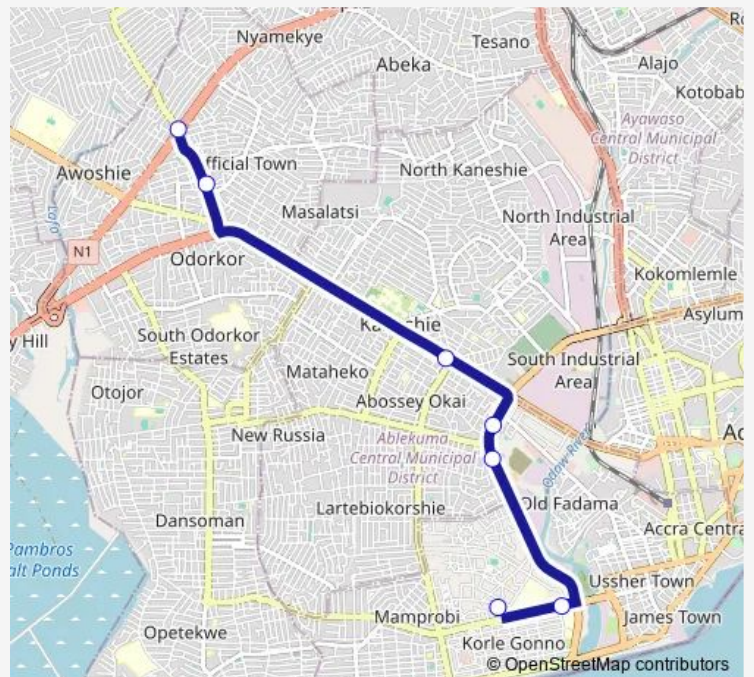

Bus 302B Kwashieman Station to Korle Bu Station

[Go to website](#)

Direction

Terminal Kwashieman Station — Terminal Korle Bu Station

7 stops

[Open route schedule](#)

Terminal Kwashieman Station

Addy Junction

Kaneshie

Abossey Okai

Ayigbe Town 303

Polyclinic 302

Terminal Korle Bu Station

Route schedule

Terminal Kwashieman Station — Terminal Korle Bu Station

Monday	13:55
Tuesday	13:55
Wednesday	13:55
Thursday	13:55
Friday	13:55
Saturday	13:55
Sunday	13:55

Route info

Direction: Terminal Kwashieman Station

Stops: 7

Trip Duration: 0 hour 37 min

■ 302B — Kwashieman Station to Korle Bu Station

302B Bus time schedules and route maps are available in an offline PDF at busmaps.com. Use the busmaps.com website to see live bus times, train schedule or subway schedule, and step-by-step directions for all public transit in Accra