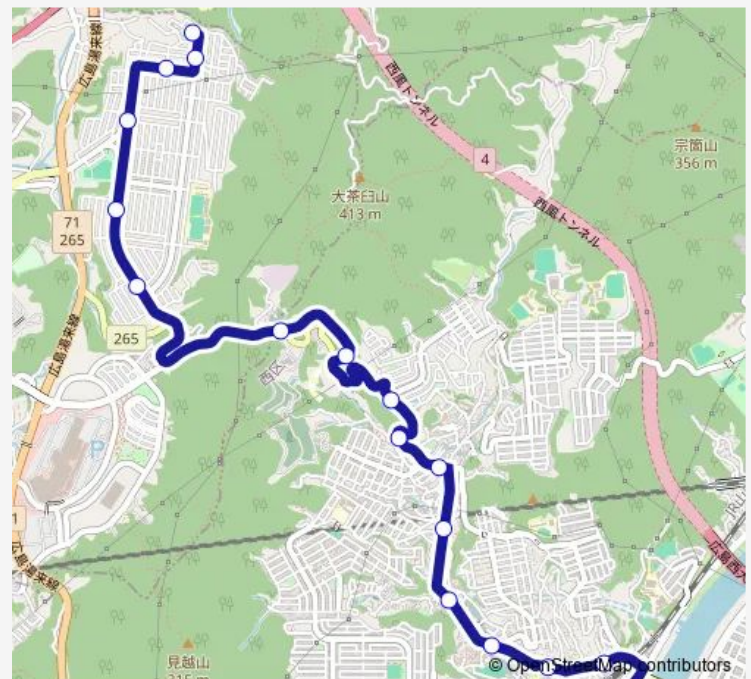

西広島駅 — 五月が丘団地

Monday 08:13

Tuesday 08:13

Wednesday 08:13

Thursday 08:13

Friday 08:13

Saturday —

Sunday —

Route info

Direction: 西広島駅

Stops: 17

Trip Duration: 0 hour 27 min

■ 17-21 五月が丘線

17-21 五月が丘線 Bus time schedules and route maps are available in an offline PDF at busmaps.com. Use the busmaps.com website to see live bus times, train schedule or subway schedule, and step-by-step directions for all public transit in Hiroshima