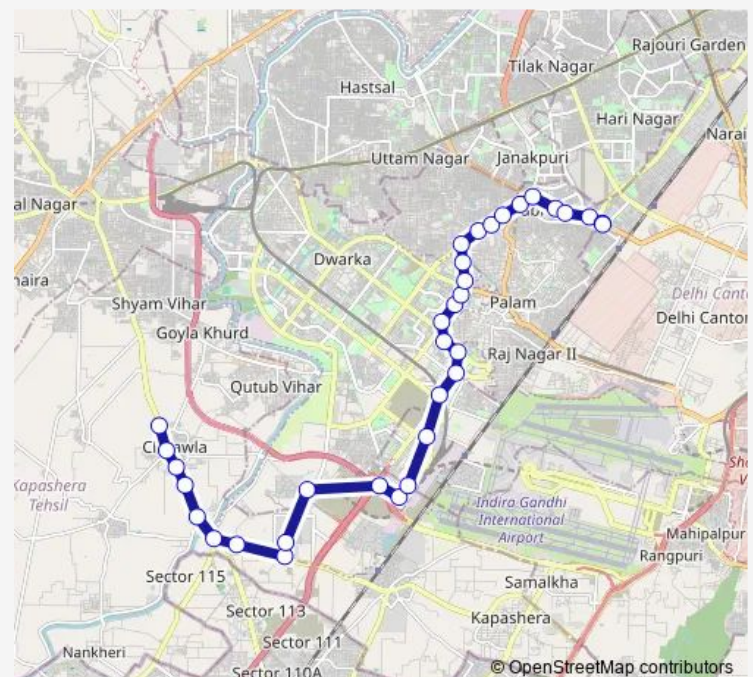

Princess Park/ Airforce Noval Office Enclave

Dwarka Sec-6/7

Dwarka Sec-6 Telephone Exchange

Route schedule

Chhawla School — D Block Janak Puri (Pankha Road)

Monday 11:45-16:15

Tuesday 11:45-16:15

Wednesday 11:45-16:15

Thursday 11:45-16:15

Friday 11:45-16:15

Saturday 11:45-16:15

Sunday 11:45-16:15

Route info

Direction: Chhawla School

Stops: 34

Trip Duration: 1 hour 13 min