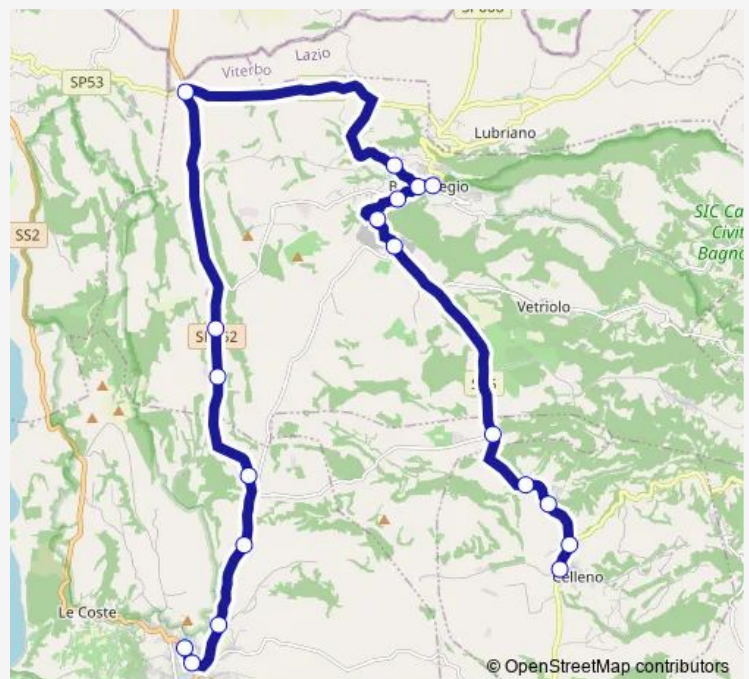

Route schedule

Celleno | Via Teverina Via Viterbo # f1220 — Montefiascone | Via Salotti Via Moro # f601

Monday	07:20
Tuesday	07:20
Wednesday	07:20
Thursday	07:20
Friday	07:20
Saturday	07:20
Sunday	—

Route info

Direction: Celleno | Via Teverina Via Viterbo # f1220

Stops: 19

Trip Duration: 0 hour 35 min

Celleno - Montefiascone # Ba074a

Bus time schedules and route maps are available in an offline PDF at busmaps.com. Use the busmaps.com website to see live bus times, train schedule or subway schedule, and step-by-step directions for all public transit in Bagnoregio