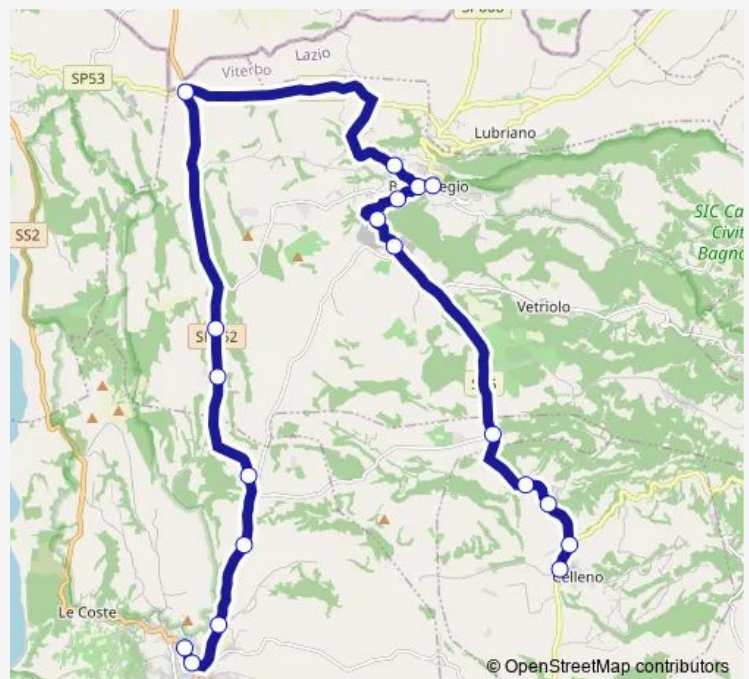

Route schedule

Celleno | Via Teverina Via Viterbo # f1220 — Montefiascone | Via Salotti Via Moro # f601

Monday	07:20
Tuesday	07:20
Wednesday	07:20
Thursday	07:20
Friday	07:20
Saturday	07:20
Sunday	—

Route info

Direction: Celleno | Via Teverina Via Viterbo # f1220

Stops: 19

Trip Duration: 0 hour 35 min

Celleno - Montefiascone # Ba074a

Bus time schedules and route maps are available in an offline PDF at busmaps.com. Use the busmaps.com website to see live bus times, train schedule or subway schedule, and step-by-step directions for all public transit in Bagnoregio