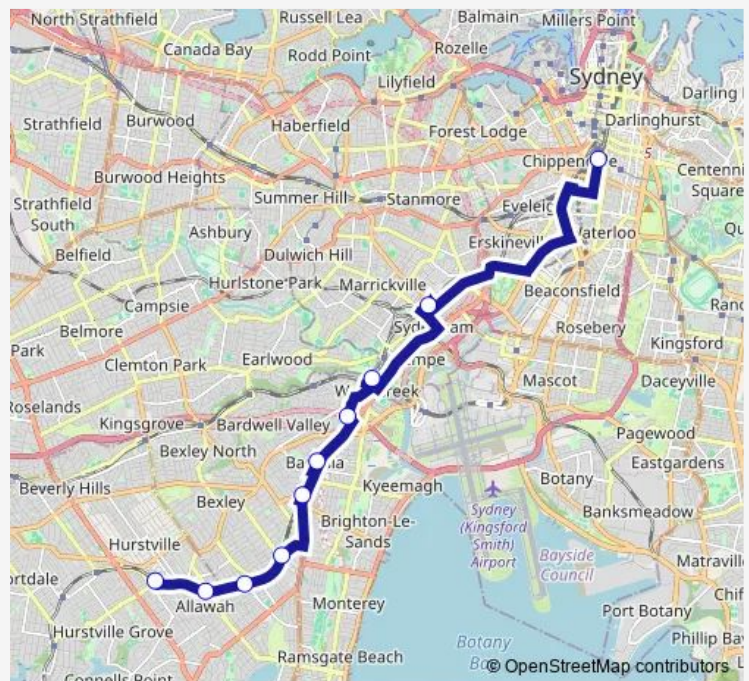

Arncliffe Station, Firth St

Banksia Station, Railway St

Rockdale Station, Railway St, Stand H

Kogarah Station, Railway Pde, Stand B

Railway Pde Opp Carlton Station

Railway Pde Opp Allawah Station

Hurstville Station, Ormonde Pde, Stand H

### Route schedule

Chalmers St Opp Belvoir St — Hurstville Station, Ormonde Pde, Stand H

Monday —

Tuesday —

Wednesday —

Thursday —

Friday —

Saturday 01:55-01:40<sup>+1</sup>

### Route info

Direction: Chalmers St Opp Belvoir St

Stops: 10

Trip Duration: 1 hour 8 min

7t4 — Hurstville, then all stations to Sydenham (except Tempe), then Central