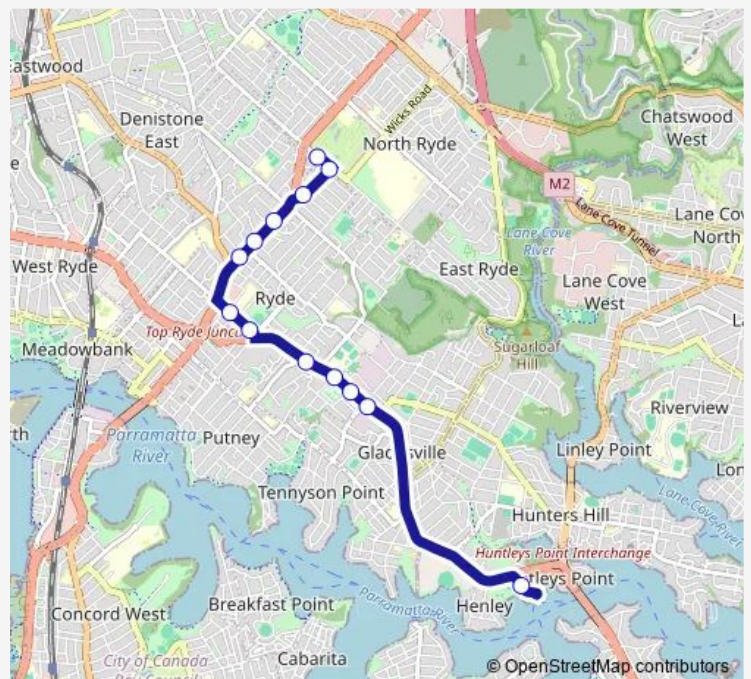

School Bus 783w Riverside Girls High to Twin and Lane Cove Roads

[Go to website](#)

Direction

Riverside Girls High School, Huntleys Point Rd, Stand 2 — Twin Rd Opp North Ryde Golf Club

13 stops

[Open route schedule](#)

Riverside Girls High School, Huntleys Point Rd, Stand 2

Victoria Rd Before Tennyson Rd

Victoria Rd At Weaver St

Ryde Aquatic Leisure Centre, Victoria Rd

St Charles Primary School, Victoria Rd

Blaxland Rd Before Hatton St

Route schedule

Riverside Girls High School, Huntleys Point Rd, Stand 2 — Twin Rd Opp North Ryde Golf Club

Monday	15:20
Tuesday	15:20
Wednesday	15:20
Thursday	14:45
Friday	15:20
Saturday	—
Sunday	—

Route info

Direction: Riverside Girls High School, Huntleys Point Rd, Stand 2

Stops: 13

Trip Duration: 0 hour 23 min

783w — Riverside Girls High to Twin and Lane Cove Roads

783w School Bus time schedules and route maps are available in an offline PDF at busmaps.com. Use the busmaps.com website to see live bus times, train schedule or subway schedule, and step-by-step directions for all public transit in Sydney