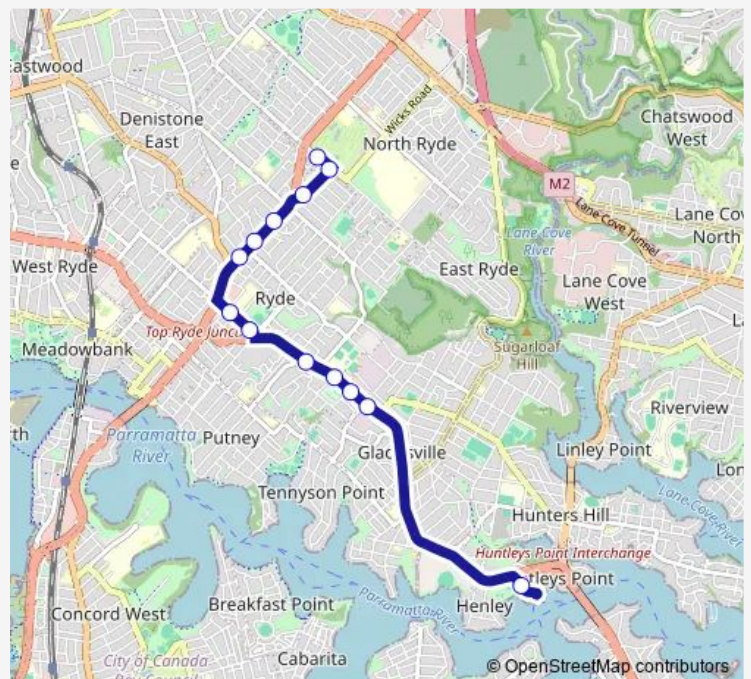

School Bus 783w Riverside Girls High to Twin and Lane Cove Roads

[Go to website](#)

Direction

Riverside Girls High School, Huntleys Point Rd, Stand 2 — Twin Rd Opp North Ryde Golf Club

13 stops

[Open route schedule](#)

Riverside Girls High School, Huntleys Point Rd, Stand 2

Victoria Rd Before Tennyson Rd

Victoria Rd At Weaver St

Ryde Aquatic Leisure Centre, Victoria Rd

St Charles Primary School, Victoria Rd

Blaxland Rd Before Hatton St

Route schedule

Riverside Girls High School, Huntleys Point Rd, Stand 2 — Twin Rd Opp North Ryde Golf Club

Monday	15:20
Tuesday	15:20
Wednesday	15:20
Thursday	14:45
Friday	15:20
Saturday	—
Sunday	—

Route info

Direction: Riverside Girls High School, Huntleys Point Rd, Stand 2

Stops: 13

Trip Duration: 0 hour 20 min

783w School Bus time schedules and route maps are available in an offline PDF at busmaps.com. Use the busmaps.com website to see live bus times, train schedule or subway schedule, and step-by-step directions for all public transit in Sydney