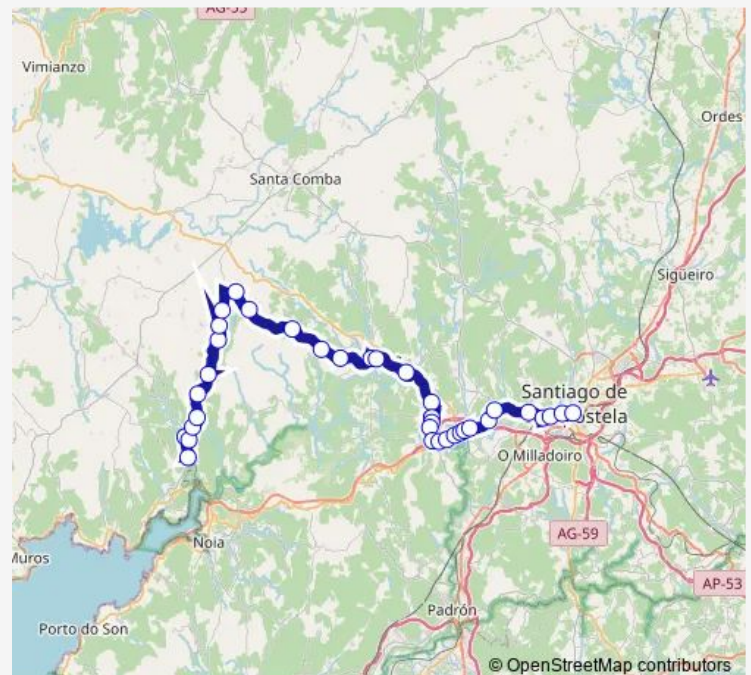

Brión (Santa Minia)

### Route schedule

Serra De Outes — Rúa da Rosa

Monday 06:00

Tuesday 06:00

Wednesday 06:00

Thursday —

Friday 06:00

Saturday —

### Route info

Direction: Serra De Outes

Stops: 36

Trip Duration: 1 hour 38 min

XG804009 — Rúa da Rosa-Serra de Outes

BusMaps

Brión

Gándara

## Route schedule

Rúa da Rosa — Serra De Outes

Monday 17:00

Tuesday 17:00

Wednesday 17:00

Thursday —

Friday 17:00

Saturday —