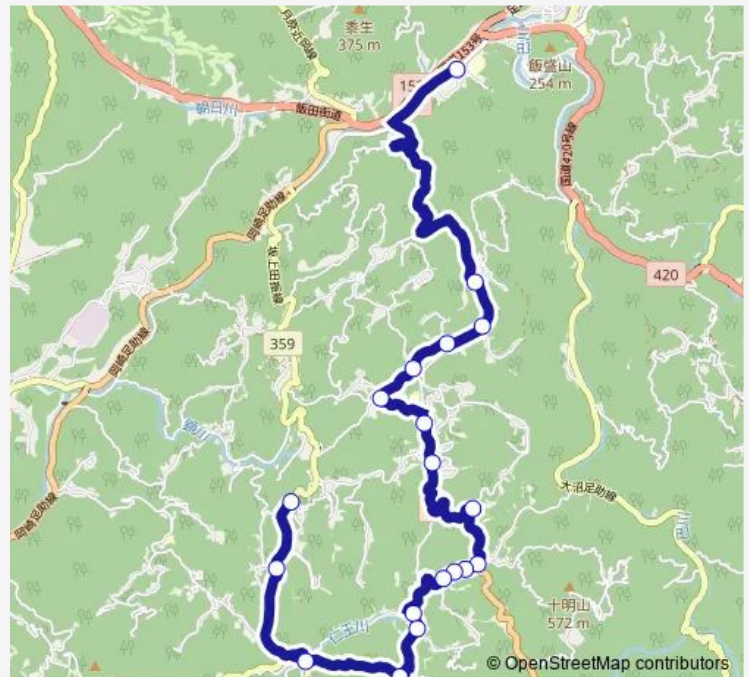

Direction

足助病院 — 桑原田倉庫前

19 stops

[Open route schedule](#)

足助病院

沢ノ堂薬師堂

沢ノ堂新橋

アラヤ辻

上冷田集会所

旭団地

四ツ松集荷場

常夜灯sb待合所

鶯子辻

百田sb待合所

岩谷大明上

岩谷大明

岩谷田ノ木洞

岩下集会所

下平長畑辻

中ノ沢辻

日明下

平折ホフタ

桑原田倉庫前

Route schedule

足助病院 — 桑原田倉庫前

Monday

—

Tuesday

—

Wednesday

14:30

Thursday

—

Friday

13:00

Saturday

—

Sunday

—

Route info

Direction: 足助病院

Stops: 19

Trip Duration: 0 hour 32 min