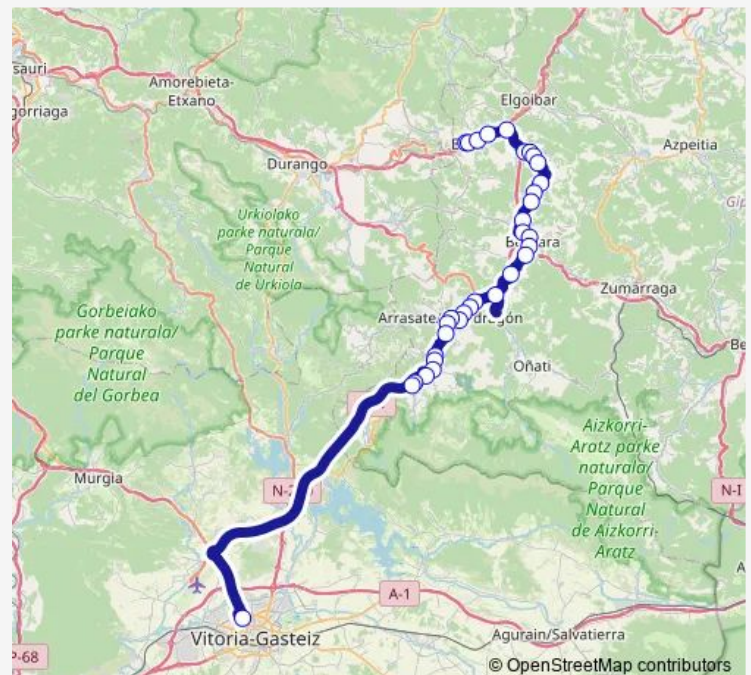

### Route schedule

Estacion — Eduardo Gorosarri

Monday —

Tuesday —

Wednesday —

Thursday —

Friday —

Saturday 23:30

### Route info

Direction: Estacion

Stops: 29

Trip Duration: 1 hour 4 min

Dg45g — Eibar>Arrasate>Vitoria-Gasteiz

San Andres

Uigor

Kuartela

## Route schedule

Estacion — Eduardo Gorosarri

Monday 23:15

Tuesday 23:15

Wednesday 23:15

Thursday 23:15

Friday 23:15

Saturday 00:15