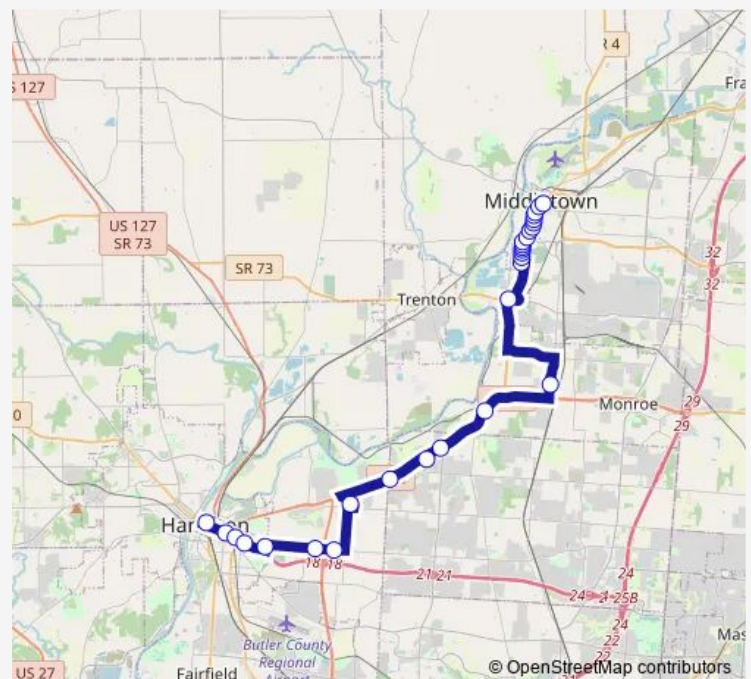

Main St at Granada Ave

Main at Elm Grove Terrace Nb

9th & Main Nb

9th & Yankee Eb

Route schedule

Market Street Station - Area B — MTS Transit Station

Monday 06:30-19:30

Tuesday 06:30-19:30

Wednesday 06:30-19:30

Thursday 06:30-19:30

Friday 06:30-19:30

Saturday —

Sunday —

Route info

Direction: Market Street Station - Area B

Stops: 27

Trip Duration: 0 hour 45 min

R1 — R1 - Hamilton/Middletown Shuttle

Yankee Rd at Hanover Ave

Yankee Rd at Fifth Ave

Yankee Rd at Fourth Ave

Broad St at Girard Ave

Broad St at Middletown Public Library

MTS Transit Station

Direction

MTS Transit Station — Market Street Station - Area B

29 stops

[Open route schedule](#)

MTS Transit Station

9th & Main Wb

Main St at Windsor Ave

Main St at Eleventh Ave