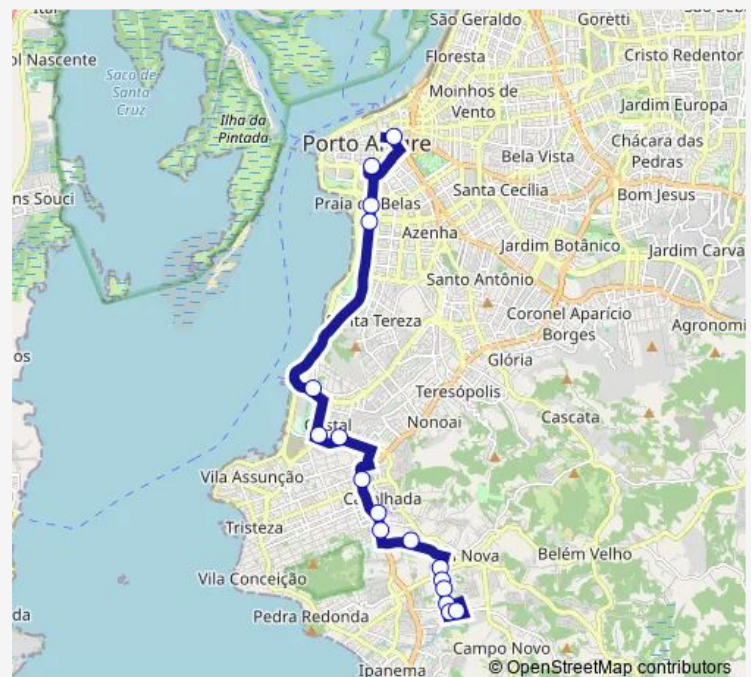

Monday 18:25

Tuesday 18:25

Wednesday 18:25

Thursday 18:25

Friday 18:25

Saturday —

Sunday —

Route info

Direction: Ventos DO SUL DF 120

Stops: 17

Trip Duration: 0 hour 40 min

Direction

Joao Pessoa 359 Viaduto Independencia — Romeu Samarani Ferreira 195

17 stops

[Open route schedule](#)

Joao Pessoa 359 Viaduto Independencia

Route schedule

Joao Pessoa 359 Viaduto Independencia — Romeu Samarani Ferreira 195

Monday 06:25-07:15

Tuesday 06:25-07:15

Wednesday 06:25-07:15

Thursday 06:25-07:15

Friday 06:25-07:15

Saturday —

Sunday —

Route info

Direction: Joao Pessoa 359 Viaduto Independencia

Stops: 17

Trip Duration: 0 hour 40 min

R1 Bus time schedules and route maps are available in an offline PDF at busmaps.com. Use the busmaps.com website to see live bus times, train schedule or subway schedule, and step-by-step directions for all public transit in Porto Alegre