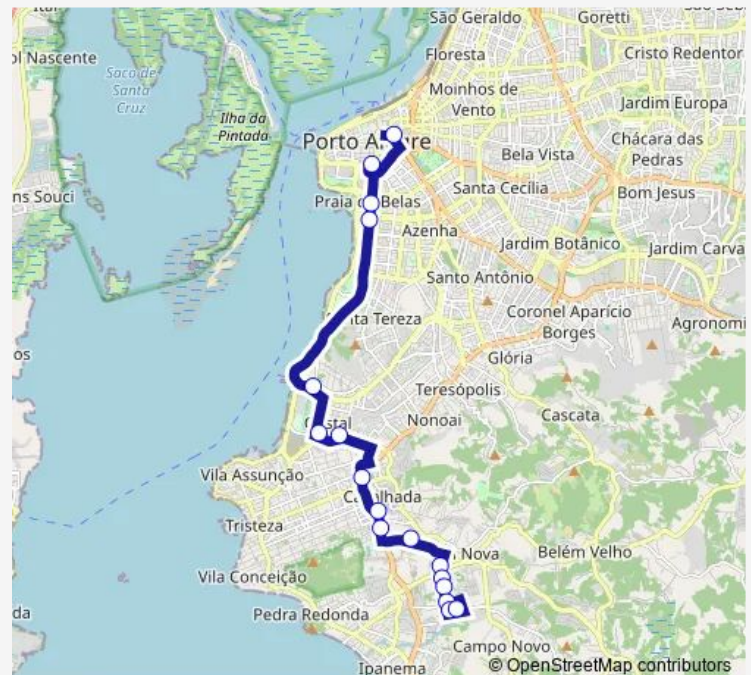

### Route schedule

Ventos DO SUL DF 120 — Borges DE Medeiros 1210

Monday 18:25

Tuesday 18:25

Wednesday 18:25

Thursday 18:25

Friday 18:25

Saturday —

### Route info

Direction: Ventos DO SUL DF 120

Stops: 17

Trip Duration: 0 hour 40 min

R1 — Rapida / Jardim Vila Nova

## Direction

Joao Pessoa 359 Viaduto Independencia — Romeu Samarani Ferreira 195

17 stops

[Open route schedule](#)

Joao Pessoa 359 Viaduto Independencia

Washington Luiz DF 1118

Borges DE Medeiros 2145 Hotel Intercity

## Route schedule

Joao Pessoa 359 Viaduto Independencia — Romeu Samarani Ferreira 195

Monday 06:25-07:15

Tuesday 06:25-07:15

Wednesday 06:25-07:15

Thursday 06:25-07:15

Friday 06:25-07:15

Saturday —