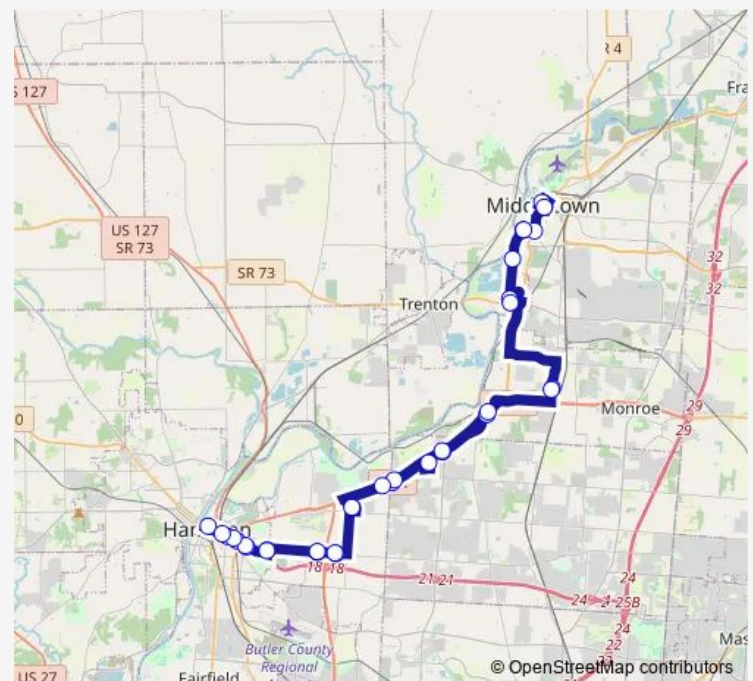

Countryside Village & SR 747 Nb

SR-4 at Monroe Crossings Nb

Kohl's Distribution Center Northbound

Main and Oxford State (Dad's Restaurant) Nb

9th & Main Nb

MTS Transit Station A

Cincinnati St. CC Nb

MTS Transit Station

9th & Yankee Eb

9th & Main Wb

Main & Mcguire Sb

Route schedule

Market Street Station - Area A — High & 7th Wb

Monday 06:30-19:30

Tuesday 06:30-19:30

Wednesday 06:30-19:30

Thursday 06:30-19:30

Friday 06:30-19:30

Saturday —

Sunday —

Route info

Direction: Market Street Station - Area A

Stops: 34

Trip Duration: 1 hour 53 min

R1 — Hamilton/Middletown Shuttle

Oxford State Rd. & Main Street Sb

Kohl's Distribution Center Southbound

SR-4 at Lesourdsville Lake Sb

Countryside Village & SR 747 Sb

Liberty Square

Butler Metropolitan Housing Authority