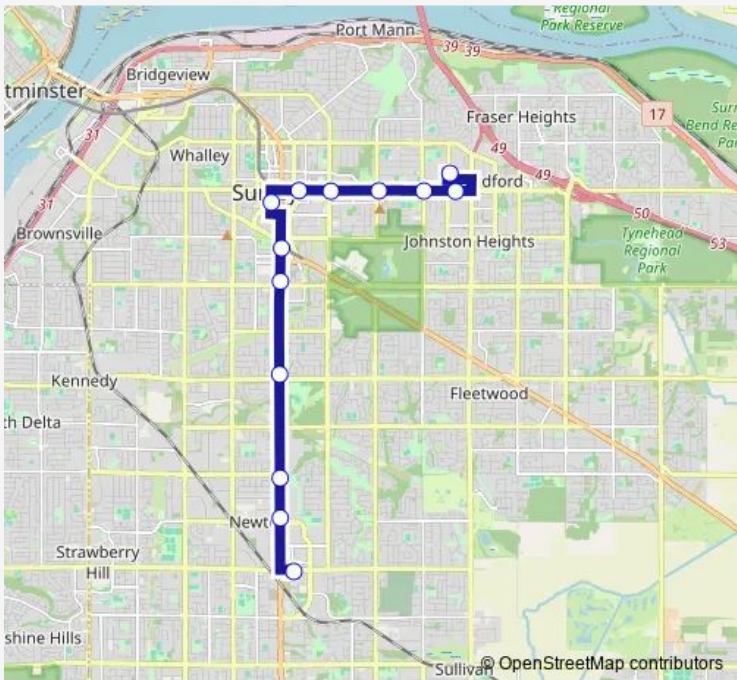

**Bus R1 King George Blvd**

[Go to website](#)

**Direction**  
 Newton Exchange @ Bay 3 — Guildford @ Layover  
 13 stops  
[Open route schedule](#)

- Newton Exchange @ Bay 3
- Northbound King George Blvd @ 76 Ave
- Northbound King George Blvd @ 80 Ave
- Northbound King George Blvd @ 88 Ave
- Northbound King George Blvd @ 96 Ave
- King George Station @ Bay 4
- Surrey Central Station @ Bay 13
- Eastbound 104 Ave @ Whalley Blvd
- Eastbound 104 Ave @ 140 St
- Eastbound 104 Ave @ 144 St
- Eastbound 104 Ave @ 148 St
- Guildford Exchange @ Bay 3
- Guildford @ Layover

Route schedule  
 Newton Exchange @ Bay 3 — Guildford @ Layover

Monday	05:04-01:10 <sup>+1</sup>
Tuesday	05:04-02:49 <sup>+1</sup>
Wednesday	05:04-01:10 <sup>+1</sup>
Thursday	05:04-01:10 <sup>+1</sup>
Friday	05:04-01:10 <sup>+1</sup>
Saturday	05:05-00:55 <sup>+1</sup>
Sunday	05:03-00:55 <sup>+1</sup>

**Route info**  
 Direction: Newton Exchange @ Bay 3  
 Stops: 13  
 Trip Duration: 0 hour 37 min

**R1 — King George Blvd** **BusMaps**

**Direction**

Guildford @ Layover — Newton Exchange @ Bay 5

13 stops

## Route schedule

Guildford @ Layover — Newton Exchange @ Bay 5

Monday	04:54-00:56 <sup>+1</sup>
Tuesday	04:54-02:50 <sup>+1</sup>
Wednesday	04:54-00:56 <sup>+1</sup>
Thursday	04:54-00:56 <sup>+1</sup>
Friday	04:54-00:56 <sup>+1</sup>
Saturday	05:00-00:56 <sup>+1</sup>
Sunday	04:59-01:02 <sup>+1</sup>