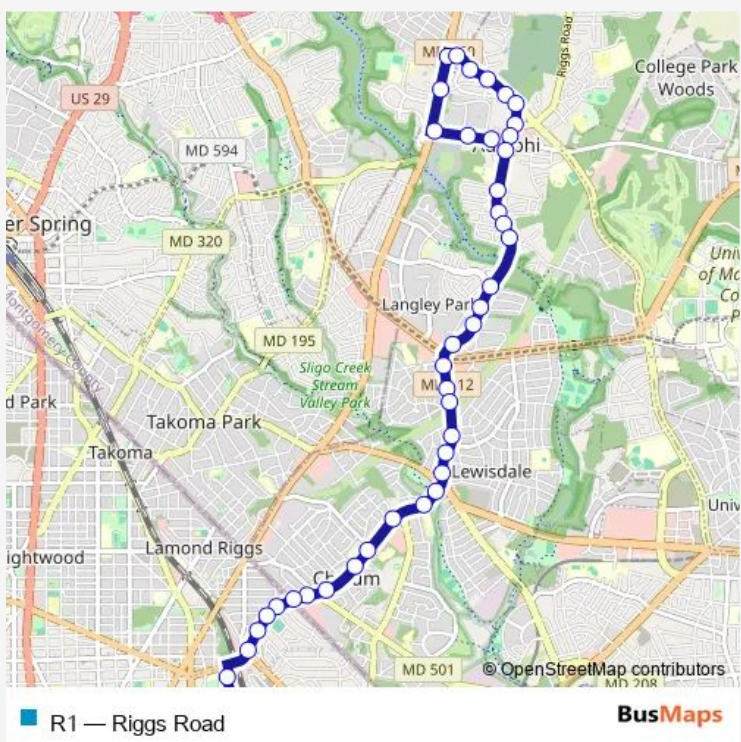

Bus R1 Riggs Road

[Go to website](#)

Direction
 Fort Totten+Bay D — Riggs Rd+Edwards Wy
 40 stops
[Open route schedule](#)

- Fort Totten+Bay D
- Fort Totten+Bay K
- 1 PI Ne+Riggs Rd Ne
- Riggs Rd Ne+South Dakota Av Ne
- Riggs Rd Ne+Chillum PI Ne
- Riggs Rd Ne+Nicholson St Ne
- Riggs Rd+Berkshire Dr
- Riggs Rd+Chillum Rd
- Riggs Rd+Sheridan St
- Riggs Rd+Fairoak Av
- Riggs Rd+Ray Rd
- Riggs Rd+Sargent Rd
- Riggs Rd+Dayton Rd
- Riggs Rd+East-West Hwy
- Riggs Rd+Amherst Rd
- Riggs Rd+Beechwood Rd
- Riggs Rd+Drexel St
- Riggs Rd+Drexel St (E)
- Riggs Rd+University Bl
- Riggs Rd+Jasmine Ter
- Riggs Rd+Keokee St

Route schedule
 Fort Totten+Bay D — Riggs Rd+Edwards Wy

Monday	15:40-18:30
Tuesday	15:40-18:30
Wednesday	15:40-18:30
Thursday	15:40-18:30
Friday	15:40-18:30
Saturday	—
Sunday	—

Route info
 Direction: Fort Totten+Bay D
 Stops: 40
 Trip Duration: 0 hour 35 min

Route schedule

Metzerott+Greenspire — Fort Totten+Bay D

Monday 04:30-08:42

Tuesday 04:30-08:42

Wednesday 04:30-08:42

Thursday 04:30-08:42

Friday 04:30-08:42

Saturday —

Sunday —

Route info

Direction: Metzerott+Greenspire

Stops: 41

Trip Duration: 0 hour 28 min

Riggs Rd+Avalon Pl

Riggs Rd+Amherst Rd

MD 212+East-West Hwy