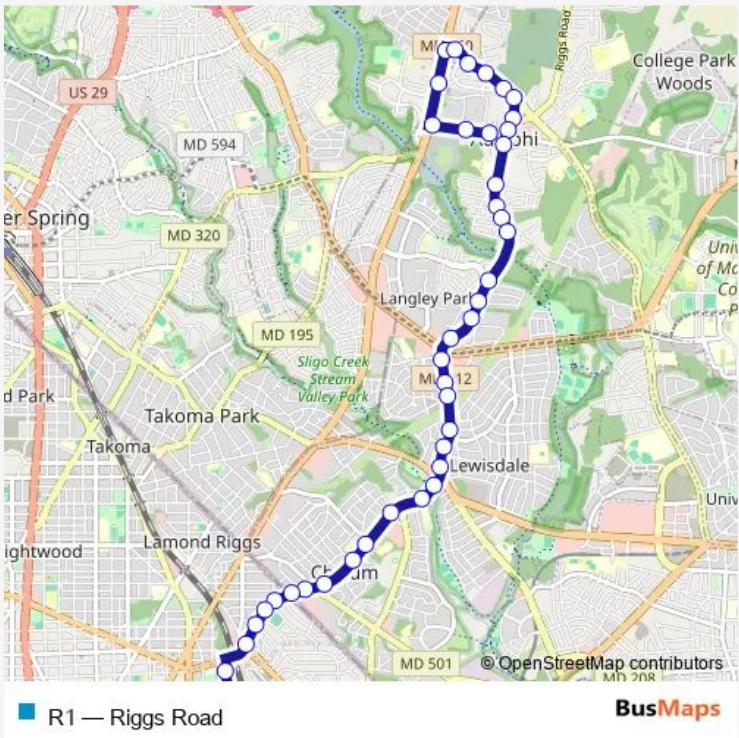

**Bus R1 Riggs Road**

[Go to website](#)

**Direction**  
 Fort Totten+Bay D — Riggs Rd+Edwards Wy  
 40 stops  
[Open route schedule](#)

- Fort Totten+Bay D
- Fort Totten+Bay K
- 1 PI Ne+Riggs Rd Ne
- Riggs Rd Ne+South Dakota Av Ne
- Riggs Rd Ne+Chillum PI Ne
- Riggs Rd Ne+Nicholson St Ne
- Riggs Rd+Berkshire Dr
- Riggs Rd+Chillum Rd
- Riggs Rd+Sheridan St
- Riggs Rd+Fairoak Av
- Riggs Rd+Ray Rd
- Riggs Rd+Sargent Rd
- Riggs Rd+Dayton Rd
- Riggs Rd+East-West Hwy
- Riggs Rd+Amherst Rd
- Riggs Rd+Beechwood Rd
- Riggs Rd+Drexel St
- Riggs Rd+Drexel St (E)
- Riggs Rd+University Bl
- Riggs Rd+Jasmine Ter
- Riggs Rd+Keokee St

Route schedule  
 Fort Totten+Bay D — Riggs Rd+Edwards Wy

Monday	15:40-18:30
Tuesday	15:40-18:30
Wednesday	15:40-18:30
Thursday	15:40-18:30
Friday	15:40-18:30
Saturday	—
Sunday	—

Route info  
 Direction: Fort Totten+Bay D  
 Stops: 40  
 Trip Duration: 0 hour 36 min

## Route schedule

Metzerott+Greenspire — Fort Totten+Bay D

Monday 04:30-08:42

Tuesday 04:30-08:42

Wednesday 04:30-08:42

Thursday 04:30-08:42

Friday 04:30-08:42

Saturday —

## Route info

Direction: Metzerott+Greenspire

Stops: 41

Trip Duration: 0 hour 26 min

Riggs Rd+Avalon Pl

Riggs Rd+Amherst Rd

MD 212+East-West Hwy

Riggs Rd+Dayton Rd