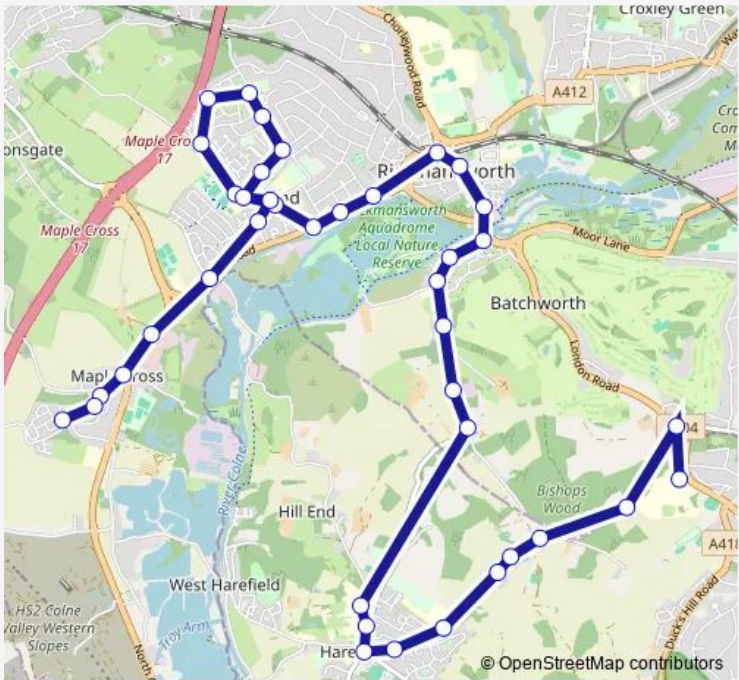

Bus R1 Mount Vernon Hospital - Maple Cross

[Go to website](#)

Direction
 Downings Wood Terminus — Mount Vernon Hospital
 41 stops
[Open route schedule](#)

- Downings Wood Terminus
- Tichborne
- The Cross
- Hertford Place
- Long Lane
- Hall Close
- Springwell Avenue
- Shepherd JMI School
- Shepherds Lane
- The Queens Drive
- Arnett Hills School
- The Bucklands
- Berry Lane
- Windsor Way
- Shepherd JMI School
- Springwell Avenue
- Church Lane
- Parade
- The Halfway House PH
- High Street
- Rickmansworth Railway Station

Route schedule
 Downings Wood Terminus — Mount Vernon Hospital

Monday	08:40-15:35
Tuesday	08:40-15:35
Wednesday	08:40-15:35
Thursday	08:40-15:35
Friday	08:40-15:35
Saturday	—
Sunday	—

Route info
 Direction: Downings Wood Terminus
 Stops: 41
 Trip Duration: 0 hour 47 min

Saturday —

Sunday —

Route info

Direction: Downings Wood Terminus

Stops: 16

Trip Duration: 0 hour 20 min

Direction

Mount Vernon Hospital — Downings Wood Terminus

Thursday 13:35-16:25

Friday 14:51-16:25

Saturday —

Sunday —

Route info

Direction: Mount Vernon Hospital

Stops: 40

Trip Duration: 0 hour 48 min