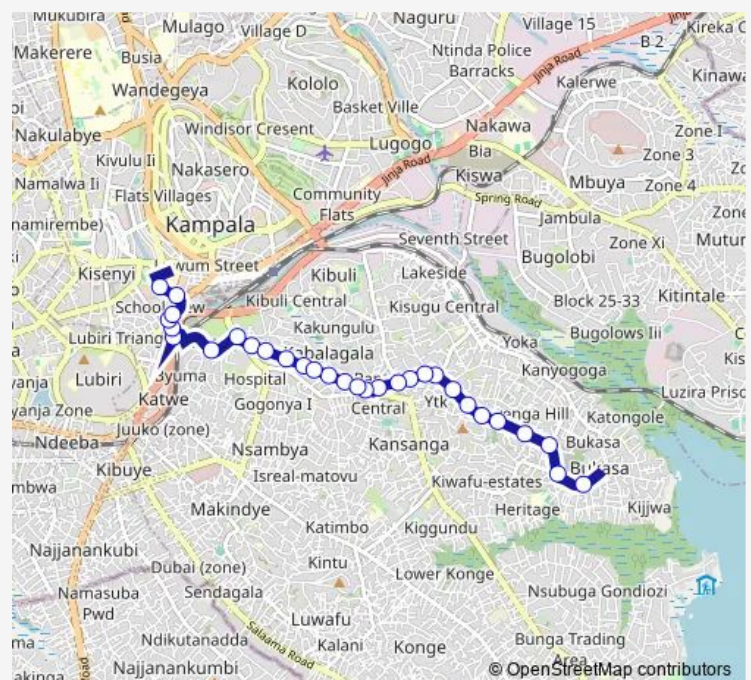

Dfcu Bank (Ggaba Road)

Nsambya Police Barracks - St. Peter's Primary School

Total (Ggaba Road)

Route schedule

Muyenga- Kingfisher British Preschool — Mukwano Arcade

Monday 06:30-19:00

Tuesday 06:30-19:00

Wednesday 06:30-19:00

Thursday 06:30-19:00

Friday 06:30-19:00

Saturday 06:30-19:00

Sunday 06:30-19:00

Route info

Direction: Muyenga- Kingfisher British Preschool

Stops: 30

Trip Duration: 0 hour 48 min

Shoprite - Total Petrol Station (Ben Kiawanuka St)

Mukwano Arcade

Direction

Old Taxi Park (Burton Street) — Muyenga- Kingfisher
British Preschool

27 stops

[Open route schedule](#)

Old Taxi Park (Burton Street)

Chinese Clinic Centre

Terrain Plant

Hotel Diplomate

Baka Close

Junction With Njuki Rd

Community Police Station

Hotel International

Route schedule