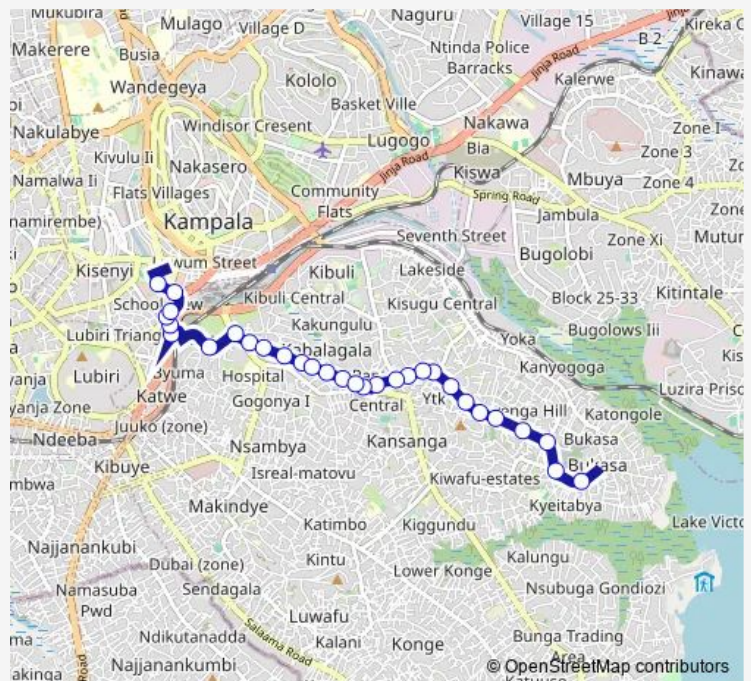

### Route schedule

Muyenga- Kingfisher British Preschool — Mukwano Arcade

Monday 06:30-19:00

Tuesday 06:30-19:00

Wednesday 06:30-19:00

Thursday 06:30-19:00

Friday 06:30-19:00

Saturday 06:30-19:00

### Route info

Direction: Muyenga- Kingfisher British Preschool

Stops: 30

Trip Duration: 0 hour 51 min

KA059 — Muyenga\_Bukasa Stage-Old Taxi Park

Central View Hotel - Kasasiro

Sharing Youth Centre

Vision of God Church Ministry

## Direction

Old Taxi Park (Burton Street) — Muyenga- Kingfisher  
British Preschool

27 stops

[Open route schedule](#)

Old Taxi Park (Burton Street)

Railway Crossline

Railway - Clock Tower

Kasaawe Police Post - Hared Petrol Station

Hotel Diplomate

Baka Close

Junction With Njuki Rd

Community Police Station

Hotel International