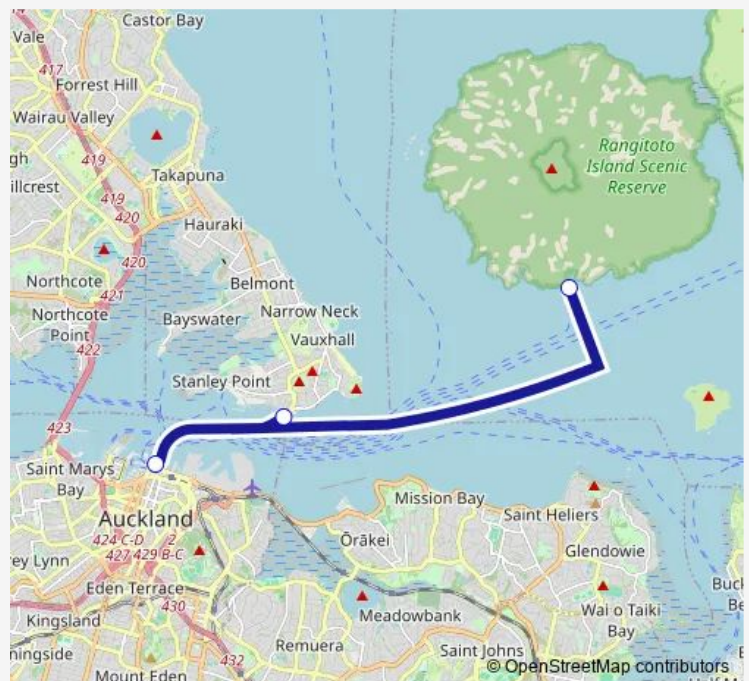

Ferry Rang

[Go to website](#)

Direction

Downtown Ferry Terminal Pier 14 — Rangitoto Ferry Terminal

3 stops

[Open route schedule](#)

Downtown Ferry Terminal Pier 14

Devonport Ferry Terminal 2

Rangitoto Ferry Terminal

Route schedule

Downtown Ferry Terminal Pier 14 — Rangitoto Ferry Terminal

Monday 09:30-12:15

Tuesday 09:30-12:15

Wednesday 09:30-12:15

Thursday 09:30-12:15

Friday 09:30-12:15

Saturday 09:15-12:15

Sunday 09:15-12:15

Route info

Direction: Downtown Ferry Terminal Pier 14

Stops: 3

Trip Duration: 0 hour 30 min

■ Rang

Direction

Rangitoto Ferry Terminal — Downtown Ferry Terminal Pier 14

3 stops

[Open route schedule](#)

Rangitoto Ferry Terminal

Devonport Ferry Terminal 2

Downtown Ferry Terminal Pier 14

Route schedule

Rangitoto Ferry Terminal — Downtown Ferry Terminal Pier 14