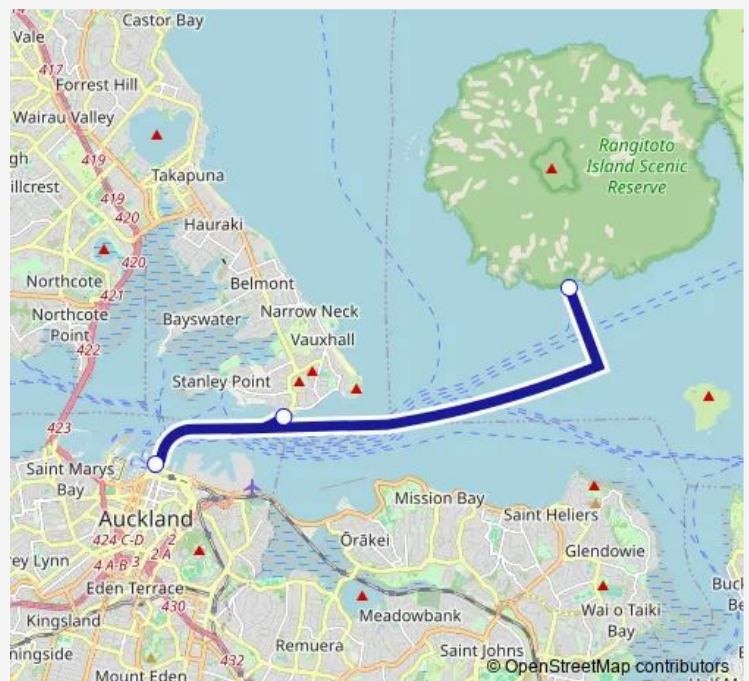

Ferry RANG

[Go to website](#)

Direction

Downtown Ferry Terminal Pier 14 — Rangitoto Ferry Terminal

3 stops

[Open route schedule](#)

Downtown Ferry Terminal Pier 14

Devonport Ferry Terminal 2

Rangitoto Ferry Terminal

Route schedule

Downtown Ferry Terminal Pier 14 — Rangitoto Ferry Terminal

Monday 09:30-12:15

Tuesday 09:30-12:15

Wednesday 09:30-12:15

Thursday 09:30-12:15

Friday 09:30-12:15

Saturday 09:15-12:15

Sunday 09:15-12:15

Route info

Direction: Downtown Ferry Terminal Pier 14

Stops: 3

Trip Duration: 0 hour 30 min

■ RANG

Direction

Rangitoto Ferry Terminal — Downtown Ferry Terminal Pier 14

3 stops

[Open route schedule](#)

Rangitoto Ferry Terminal

Devonport Ferry Terminal 2

Downtown Ferry Terminal Pier 14

Route schedule

Rangitoto Ferry Terminal — Downtown Ferry Terminal Pier 14