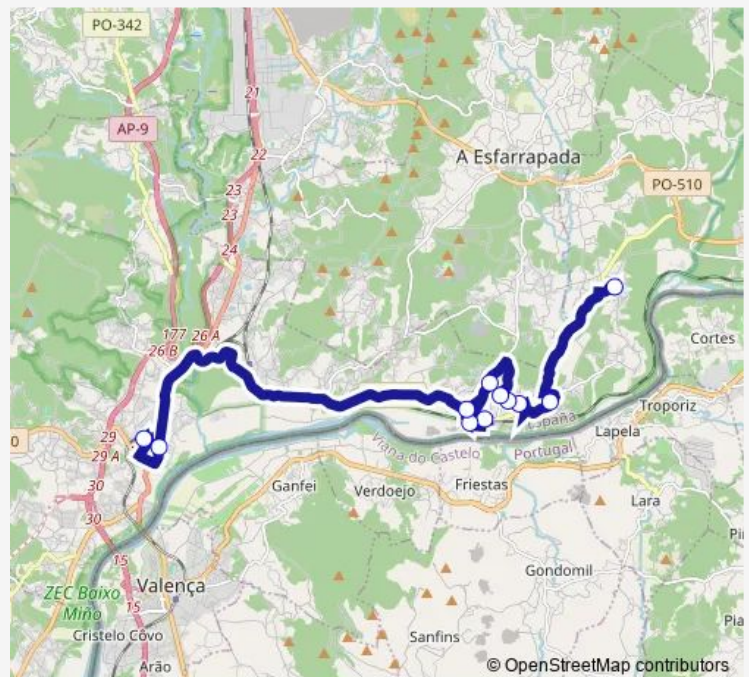

Direction

Arantei — Mercado de Abastos

11 stops

[Open route schedule](#)

Arantei

Casqueiro

Puente Caselas

Carrera

Arantei — Mercado de Abastos

Monday	07:54-15:40
Tuesday	07:54
Wednesday	07:54
Thursday	—
Friday	07:54
Saturday	—
Sunday	—

Route info

Direction: Arantei

Stops: 11

Trip Duration: 0 hour 45 min

Direction

Mercado de Abastos — Arantei

11 stops

[Open route schedule](#)

Mercado de Abastos

IES Francisco Sánchez

Pena

Fábrica

Estación Caldelas

Coello

Route info

Direction: Mercado de Abastos

Stops: 11

Trip Duration: 0 hour 45 min

XG859014 Bus time schedules and route maps are available in an offline PDF at busmaps.com. Use the busmaps.com website to see live bus times, train schedule or subway schedule, and step-by-step directions for all public transit in Valencia