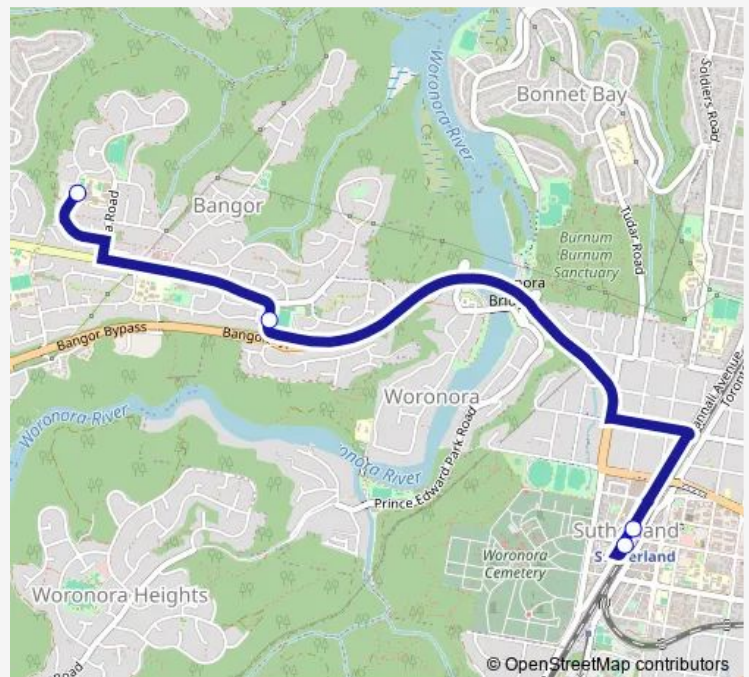

School Bus S060 Inaburra School to Sutherland Station

[Go to website](#)**Direction**

Inaburra School, Bodalla Cres — Sutherland Station, Stand A

4 stops

[Open route schedule](#)

Inaburra School, Bodalla Cres

Akuna Oval, Akuna Av

Sutherland Station, East Pde, Stand E

Sutherland Station, Stand A

Route schedule

Inaburra School, Bodalla Cres — Sutherland Station, Stand A

Monday	14:45
Tuesday	14:45
Wednesday	14:45
Thursday	14:45
Friday	14:45
Saturday	—
Sunday	—

Route info

Direction: Inaburra School, Bodalla Cres

Stops: 4

Trip Duration: 0 hour 9 min

S060 — Inaburra School to Sutherland Station

S060 School Bus time schedules and route maps are available in an offline PDF at busmaps.com. Use the busmaps.com website to see live bus times, train schedule or subway schedule, and step-by-step directions for all public transit in Liverpool

The schedule is provided in the local timezone. Times with "(+1)" indicate departures on the next day.

PDF file created on 2025-01-16

2024 BusMaps.com - All Rights Reserved