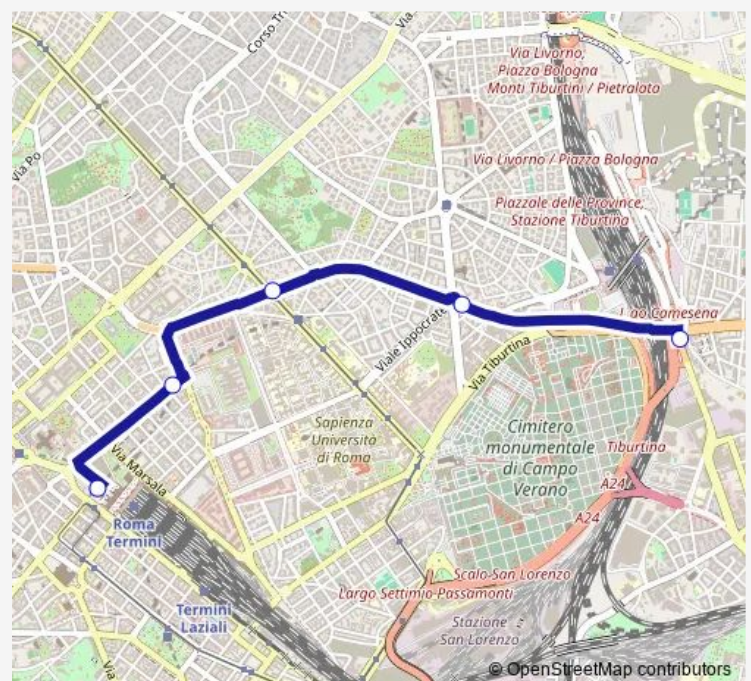

### Route schedule

Portonaccio/Tiburtina — Termini (MA-MB-Fs)

Monday	04:31-23:57
Tuesday	04:31-23:57
Wednesday	04:31-23:57
Thursday	04:31-23:57
Friday	04:31-01:38 <sup>+1</sup>
Saturday	04:48-01:38 <sup>+1</sup>
Sunday	05:05-23:57

### Route info

Direction: Portonaccio/Tiburtina

Stops: 5

Trip Duration: 0 hour 19 min

## Direction

Portonaccio/Tiburtina — DE Nicola/Termini

5 stops

[Open route schedule](#)

Portonaccio/Tiburtina

Lega Lombarda/Provincie

Morgagni/Regina Margherita

S. M. Battaglia (Mb)

## Route info

Direction: Portonaccio/Tiburtina

Stops: 5

Trip Duration: 0 hour 10 min