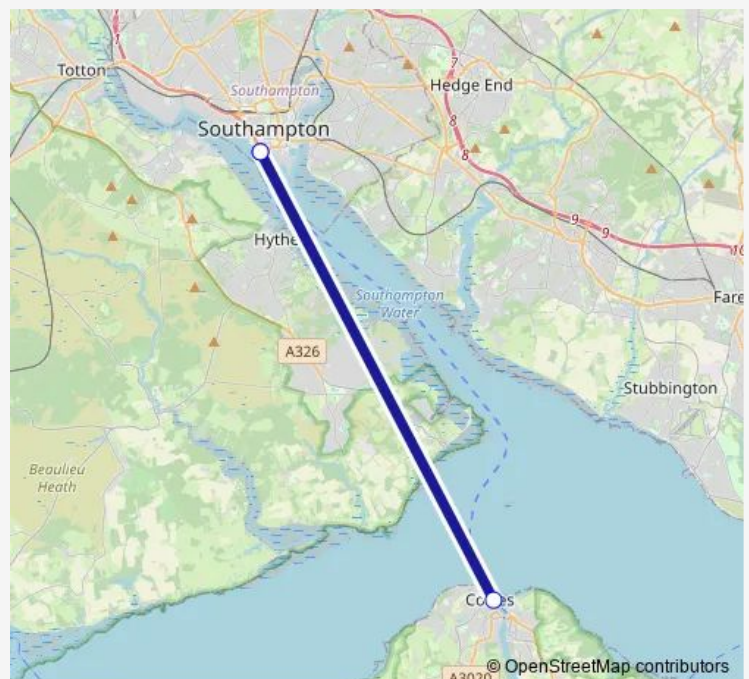

Southampton Town Quay

Route schedule

Southampton Town Quay — Southampton Town Quay

Monday	06:00-22:00
Tuesday	06:00-22:00
Wednesday	06:00-22:00
Thursday	06:00-22:00
Friday	06:00-22:00
Saturday	06:00-22:00
Sunday	06:00-22:00

Route info

Direction: Southampton Town Quay

Stops: 3

Trip Duration: 2 hour 30 min

■ Agency — Southampton Town Quay - Southampton Town Quay

BusMaps

Direction

Southampton Town Quay — East Cowes Terminal

Route info

Direction: Southampton Town Quay

Stops: 2

Trip Duration: 1 hour 0 min

Direction

East Cowes Terminal — Southampton Town Quay

2 stops

[Open route schedule](#)

Route info

Direction: East Cowes Terminal

Stops: 2

Trip Duration: 1 hour 0 min

Direction

Southampton Town Quay — Southampton Town Quay

3 stops

[Open route schedule](#)