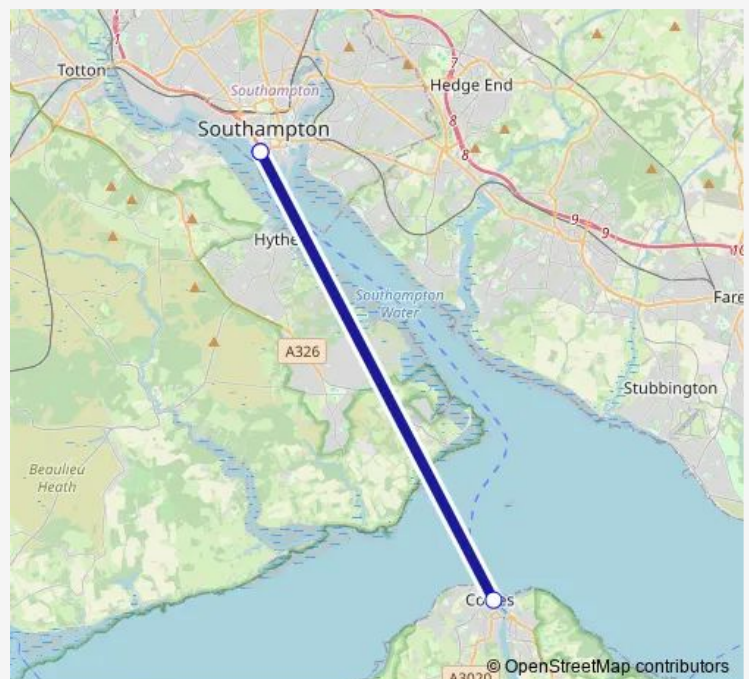

Ferry Agency Southampton Town Quay - Southampton Town Quay

[Go to website](#)**Direction**

Southampton Town Quay — Southampton Town Quay

3 stops

[Open route schedule](#)

Southampton Town Quay

East Cowes Terminal

Route info

Direction: Southampton Town Quay

Stops: 3

Trip Duration: 2 hour 30 min

■ Agency — East Cowes Terminal - Southampton Town Quay

BusMaps

Direction

Southampton Town Quay — East Cowes Terminal

Route info

Direction: Southampton Town Quay

Stops: 2

Trip Duration: 1 hour 0 min

Direction

East Cowes Terminal — Southampton Town Quay

2 stops

[Open route schedule](#)

Direction: East Cowes Terminal

Stops: 2

Trip Duration: 1 hour 0 min

Direction

Southampton Town Quay — Southampton Town Quay

3 stops

[Open route schedule](#)

Southampton Town Quay