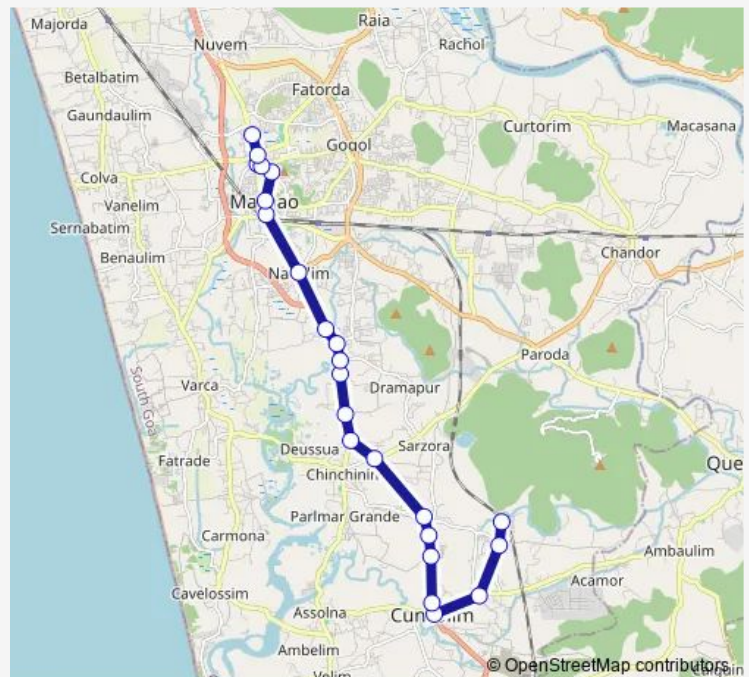

### Route schedule

Talewada — Margao KTC Bus Stand

Monday 07:00-16:15

Tuesday 07:00-16:15

Wednesday 07:00-16:15

Thursday 07:00-16:15

Friday 07:00-16:15

Saturday 07:00-16:15

### Route info

Direction: Talewada

Stops: 23

Trip Duration: 0 hour 45 min

Mrg113 — Margao - Talewade via Cuncolim

Colva Circle

Margao KTC Bus Stand