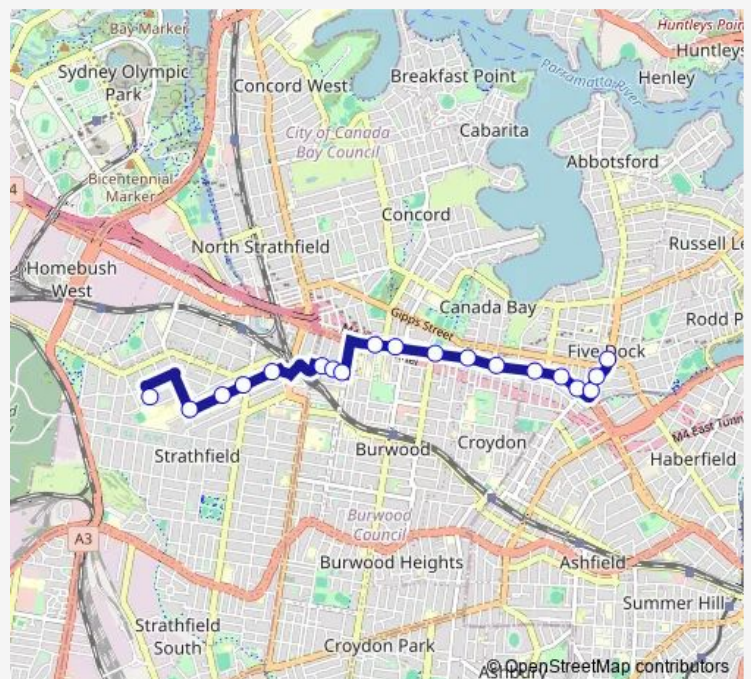

Great North Rd At Longview St

Great North Rd Opp Club Five Dock Rsl

Route schedule

St Patrick's College, Francis St, Stand C — Great North Rd
Opp Club Five Dock Rsl

Monday 15:39

Tuesday 15:39

Wednesday 15:39

Thursday 15:39

Friday —

Saturday —

Sunday —

Route info

Direction: St Patrick's College, Francis St, Stand C

Stops: 19

Trip Duration: 0 hour 21 min