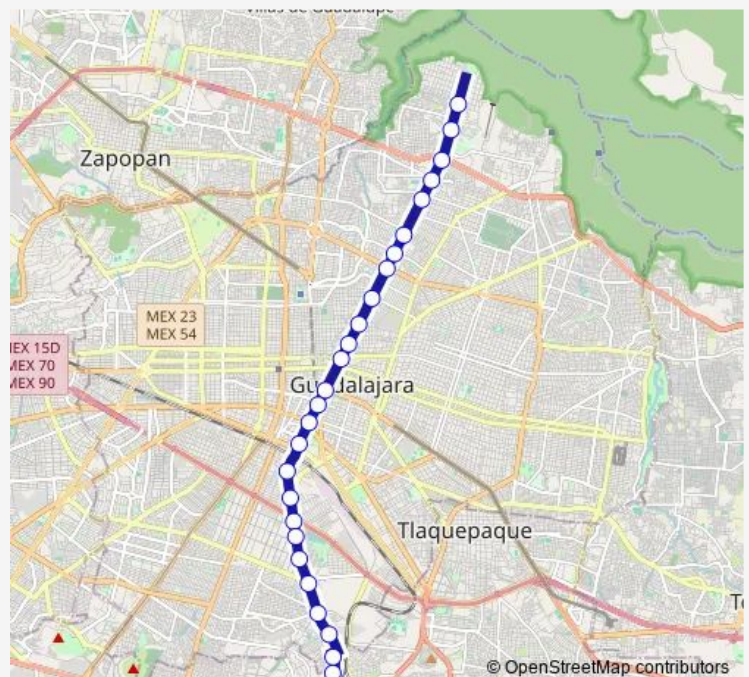

Thursday 00:00

Friday 00:00

Saturday 00:00

Sunday 00:00

Route info

Direction: Huentitán

Stops: 26

Trip Duration: 0 hour 47 min

MC-L1 — Mi Macro Calzada

BusMaps

López De Legazpi

Clemente Orozco

Artes Plásticas

Esculturas

Fray Angélico

Direction

Wednesday 00:00

Thursday 00:00

Friday 00:00

Saturday 00:00

Sunday 00:00

Route info

Direction: Fray Angélico

Stops: 27