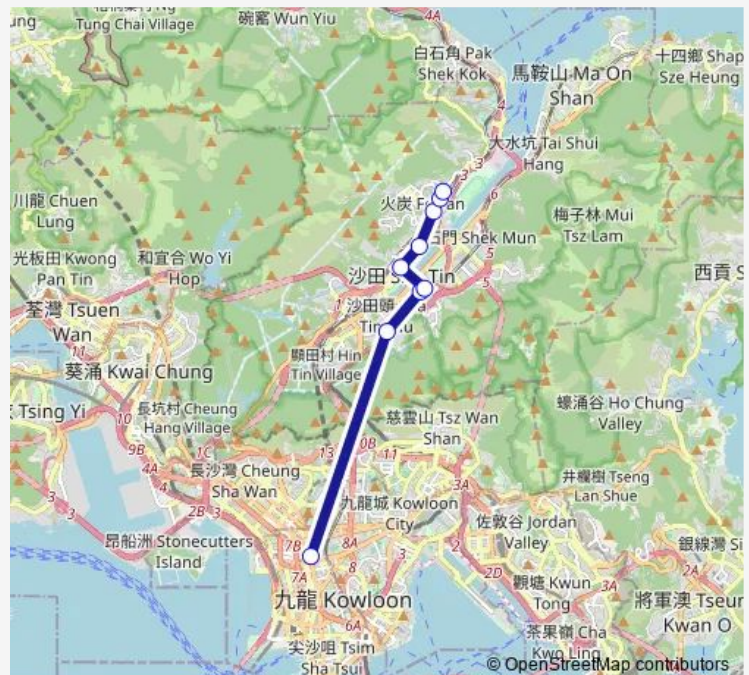

BUS LAY-BY AT LOK Shun Path Outside Royal Ascot

Route schedule

Fife Street, Near SAI Yeung Choi Street South — BUS LAY-BY AT LOK Shun Path Outside Royal Ascot

Monday	00:30
Tuesday	00:30
Wednesday	00:30
Thursday	00:30
Friday	00:30
Saturday	00:30
Sunday	00:30

Route info

Direction: Fife Street, Near SAI Yeung Choi Street South

Stops: 9

Trip Duration: 0 hour 23 min

61s — FO TAN - Mong KOK Station

BusMaps

Direction

BUS LAY-BY AT LOK Shun Path Outside Royal Ascot —
Fife Street, Near SAI Yeung Choi Street South

4 stops

[Open route schedule](#)

BUS LAY-BY AT LOK Shun Path Outside Royal Ascot

SHA KOK Street, Outside SHA TIN WAI Station

BUS LAY-BY AT Lion Rock Tunnel Road Opposite SUN
TIN WAI Estate.

Fife Street, Near SAI Yeung Choi Street South

Sunday 01:00

Route info

Direction: BUS LAY-BY AT LOK Shun Path Outside Royal
Ascot

Stops: 4

Trip Duration: 0 hour 23 min

61s Bus time schedules and route maps are available in an offline PDF at busmaps.com. Use the busmaps.com website to see live bus times, train schedule or subway schedule, and step-by-step directions for all public transit in Sha Tin