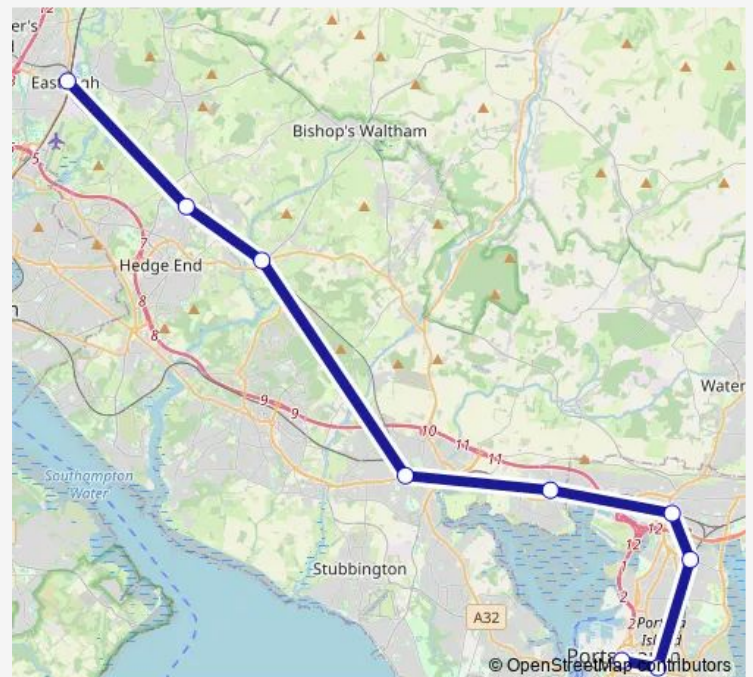

Rail Sw:EsI->Pms SW train service from ESL to Pms

[Go to website](#)

Direction

Eastleigh — Portsmouth & Southsea

9 stops

[Open route schedule](#)

Eastleigh

Hedge End

Botley

Fareham

Portchester

Cosham

Hilsea

Fratton

Portsmouth & Southsea

Route schedule

Eastleigh — Portsmouth & Southsea

Monday	24:30 ⁺¹
Tuesday	00:30-00:30 ⁺¹
Wednesday	00:30-00:30 ⁺¹
Thursday	00:30-00:30 ⁺¹
Friday	00:30-00:30 ⁺¹
Saturday	00:30-00:30 ⁺¹
Sunday	00:30-22:26

Route info

Direction: Eastleigh

Stops: 9

Trip Duration: 1 hour 23 min

Sw:EsI->Pms — SW train service from ESL to Pms

Sw:EsI->Pms Rail time schedules and route maps are available in an offline PDF at busmaps.com. Use the busmaps.com website to see live bus times, train schedule or subway schedule, and step-by-step directions for all public transit in Portsmouth