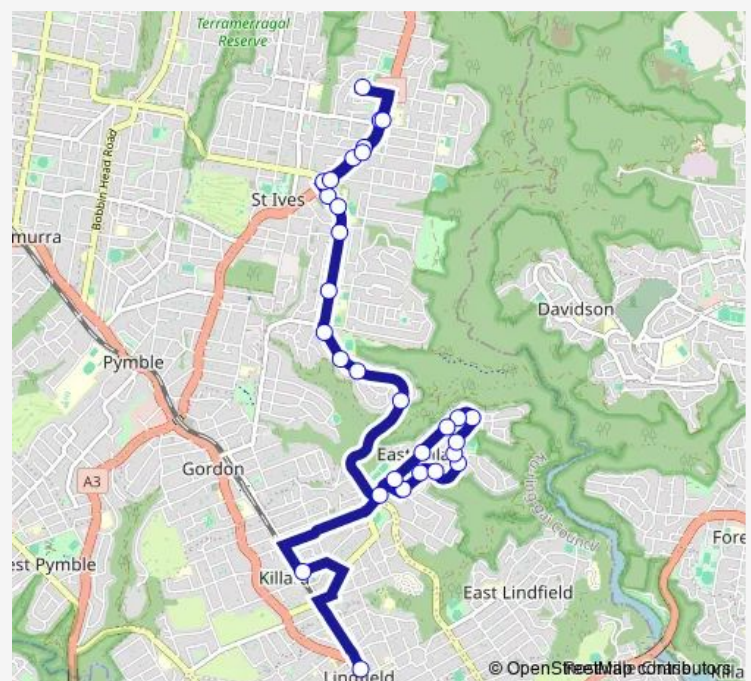

Eastern Arterial Rd At Barra Brui Cres

Eastern Arterial Rd Before Eucalyptus St

Horace St Opp St Ives Public School

Horace St Before Stanley St

Link Rd Opp Corpus Christi Catholic Primary School

Route schedule

Lindfield Station, Lindfield Av — Masada College, Link Rd

Monday 07:27

Tuesday 07:27

Wednesday 07:27

Thursday 07:27

Friday 07:27

Saturday —

Sunday —

Route info

Direction: Lindfield Station, Lindfield Av

Stops: 30

Trip Duration: 0 hour 41 min

8047 — Lindfield Station to Sydney Grammar Preparatory School via East Killara

Mona Vale Rd At Link Rd

Mona Vale Rd At Garrick Rd