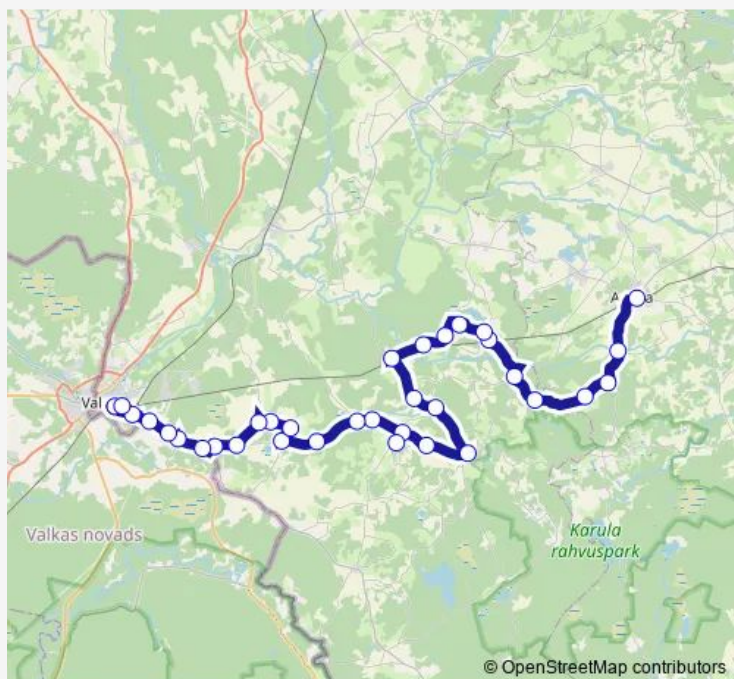

Route schedule

Antsla — Valga bussijaam

Monday	15:10
Tuesday	15:10
Wednesday	15:10
Thursday	15:10
Friday	15:10
Saturday	15:10
Sunday	—

Route info

Direction: Antsla

Stops: 34

Trip Duration: 1 hour 10 min

Rautina tee