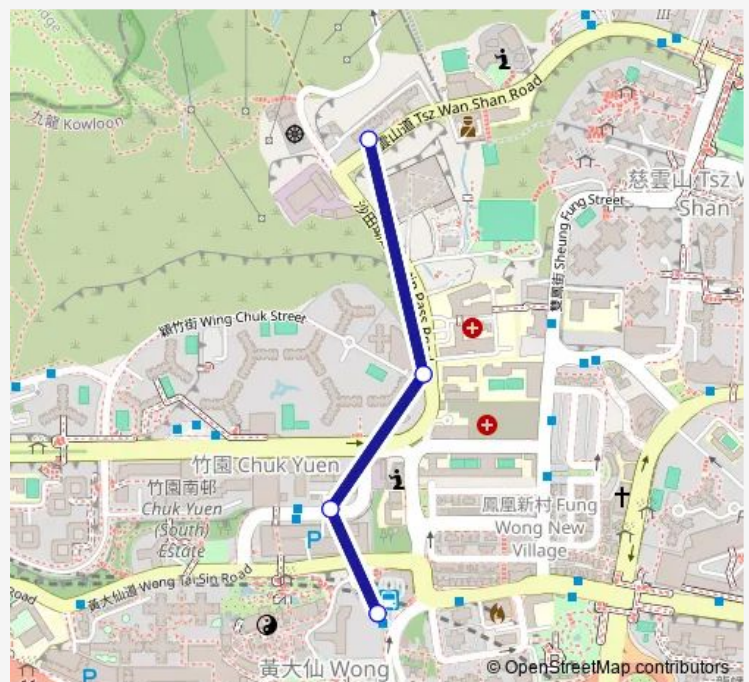

4 stops

[Open route schedule](#)

Wong TAI SIN Public Light BUS (Scheduled) Service Terminus

NGA Chuk Street, NGA Yuen House Chuk Yuen South Estate|Nga Chuk Street, Outside NGA Yuen House, Chuk Yuen South Estate

Shatin Pass Road, Opposite Diamond Hill Kwong YUM Home FOR THE Aged

TSZ WAN Shan Road, Outside WO TIN House, Shatin Pass Estate

Route schedule

Wong TAI SIN Public Light BUS (Scheduled) Service Terminus — TSZ WAN Shan Road, Outside WO TIN House, Shatin Pass Estate

Monday	06:05
Tuesday	06:05
Wednesday	06:05
Thursday	06:05
Friday	06:05
Saturday	06:05
Sunday	06:05

Route info

Direction: Wong TAI SIN Public Light BUS (Scheduled) Service Terminus

Stops: 4

Trip Duration: 0 hour 6 min

Route info

Direction: TSZ WAN Shan Road, Outside WO TIN House, Shatin Pass Estate

Stops: 5

Trip Duration: 0 hour 6 min

18m Bus time schedules and route maps are available in an offline PDF at busmaps.com. Use the busmaps.com website to see live bus times, train schedule or subway schedule, and step-by-step directions for all public transit in Wong Tai Sin