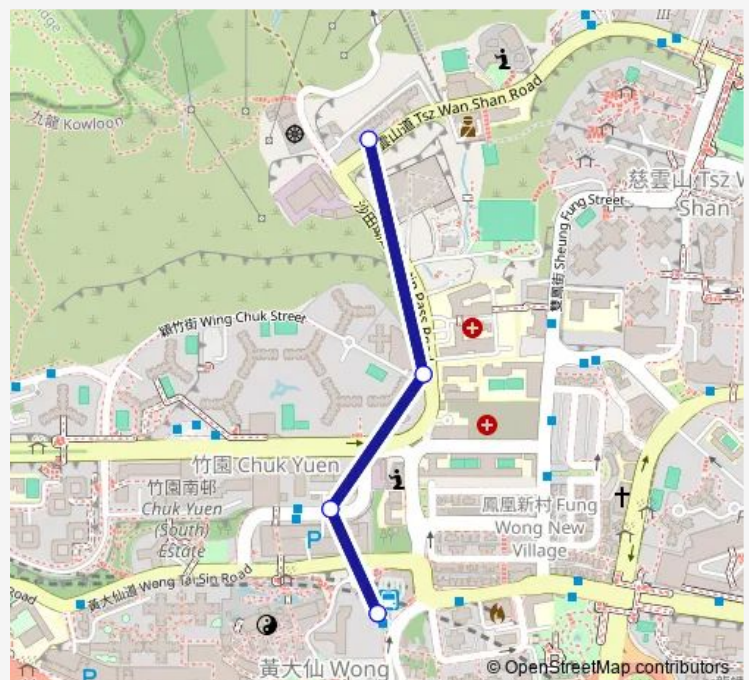

Shatin Pass Road, Opposite Diamond Hill Kwong YUM
Home FOR THE Aged

TSZ WAN Shan Road, Outside WO TIN House, Shatin
Pass Estate

Route schedule

WONG TAI SIN PUBLIC LIGHT BUS (SCHEDULED)
SERVICE TERMINUS — TSZ WAN Shan Road, Outside
WO TIN House, Shatin Pass Estate

Monday	06:05
Tuesday	06:05
Wednesday	06:05
Thursday	06:05
Friday	06:05
Saturday	06:05
Sunday	06:05

Route info

Direction: WONG TAI SIN PUBLIC LIGHT BUS (SCHEDULED)
SERVICE TERMINUS

Stops: 4

Trip Duration: 0 hour 6 min

Direction

TSZ WAN Shan Road, Outside WO TIN House, Shatin Pass Estate — WONG TAI SIN PUBLIC LIGHT BUS (SCHEDULED) SERVICE TERMINUS

5 stops

[Open route schedule](#)

TSZ WAN Shan Road, Outside WO TIN House, Shatin Pass Estate

Route info

Direction: TSZ WAN Shan Road, Outside WO TIN House, Shatin Pass Estate

Stops: 5

Trip Duration: 0 hour 6 min

18M Bus time schedules and route maps are available in an offline PDF at busmaps.com. Use the busmaps.com website to see live bus times, train schedule or subway schedule, and step-by-step directions for all public transit in Wong Tai Sin