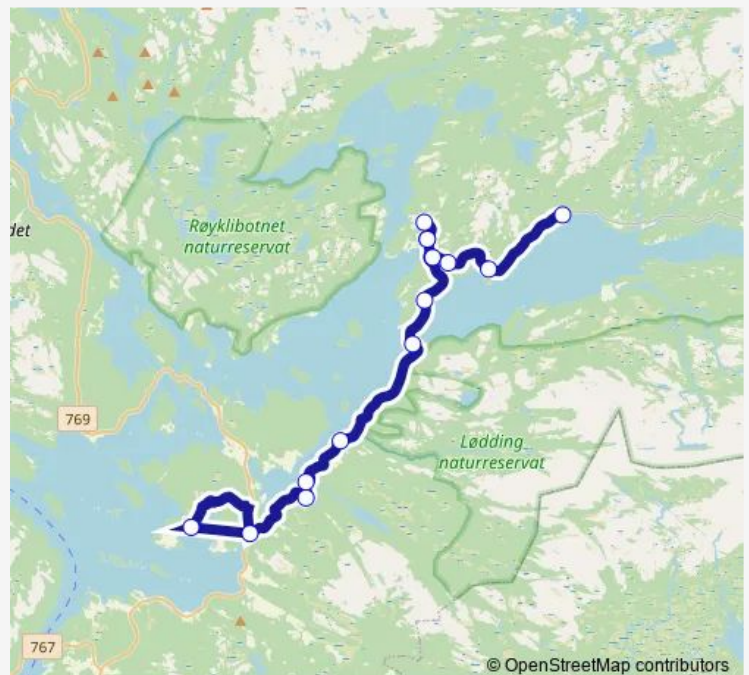

School Bus 7813 Engan - Sørenget - Botnan

[Go to website](#)

Direction

Sommarhus — Sørenget

10 stops

[Open route schedule](#)

Sommarhus

Foss

Halla vegdele

Bergum vegdele

Hestvika

Øltappen

Skakanova

Lødding

Leiråa

Sørenget

Route schedule

Sommarhus — Sørenget

Monday 07:01-08:24

Tuesday 07:01-08:24

Wednesday 07:01-08:24

Thursday 07:01-08:24

Friday 07:01-08:24

Saturday —

Sunday —

Route info

Direction: Sommarhus

Stops: 10

Trip Duration: 0 hour 31 min

■ 7813 — Engan - Sørenget - Botnan