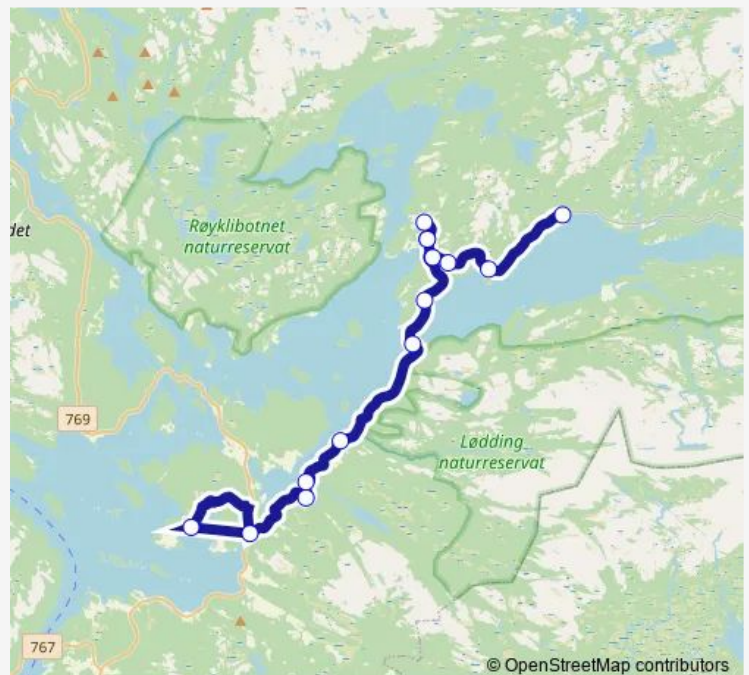

Sommarhus — Sørenget

Monday 07:01-08:24

Tuesday 07:01-08:24

Wednesday 07:01-08:24

Thursday 07:01-08:24

Friday 07:01-08:24

Saturday —

Sunday —

Route info

Direction: Sommarhus

Stops: 10

Trip Duration: 0 hour 31 min

■ 7813 — Engan - Sørenget - Botnan

Direction

Sørenget — Sommarhus

15 stops