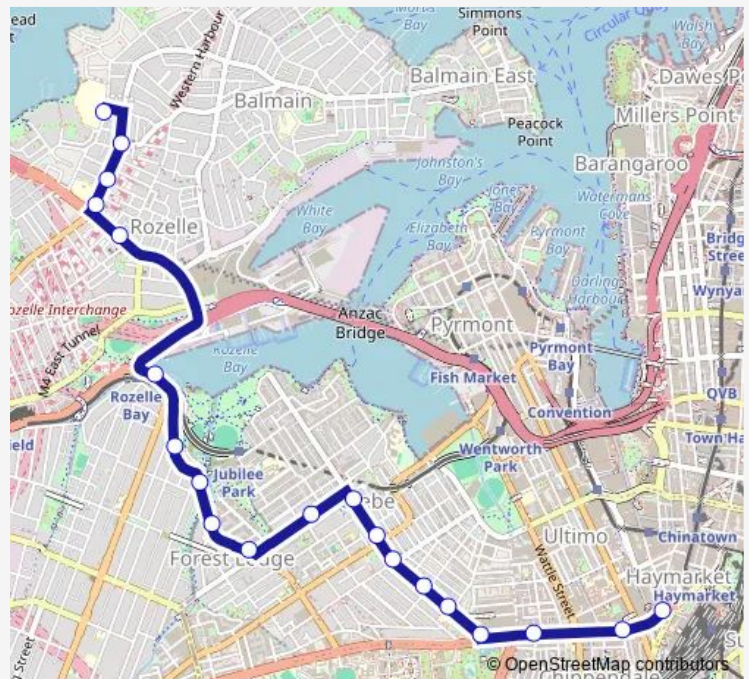

The Crescent Before City West Link

Victoria Rd At Quirk St

Victoria Rd Opp Robert St

Victoria Rd At Evans St

Victoria Rd Before Darling St

Terry St After Victoria Rd

Route schedule

Central Station, Railway Square, Stand M — Sydney Secondary College Balmain Campus, Terry St

Monday 07:51

Tuesday 07:51

Wednesday 07:51

Thursday 07:51

Friday 07:51

Saturday —

Sunday —

Route info

Direction: Central Station, Railway Square, Stand M

Stops: 21

Trip Duration: 0 hour 24 min

Direction

Sydney Secondary College Balmain Campus, Terry St —
Central Station, Railway Square, Stand J

20 stops

[Open route schedule](#)

Monday 15:15

Tuesday —

Wednesday 14:35

Thursday 15:15

Friday 15:15

Saturday —

Sunday —

Route info