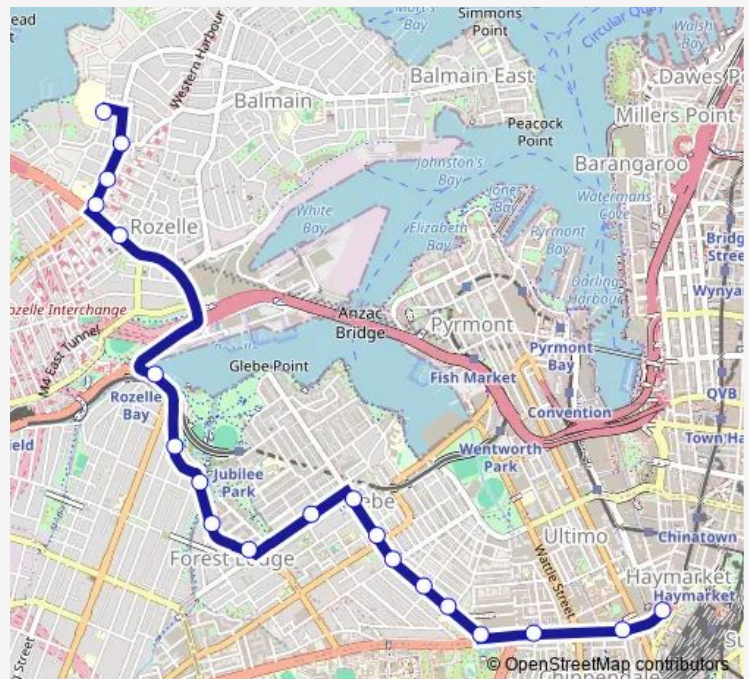

Victoria Rd At Evans St

Victoria Rd Before Darling St

Terry St After Victoria Rd

### Route schedule

Central Station, Railway Square, Stand M — Sydney Secondary College Balmain Campus, Terry St

Monday 07:51

Tuesday 07:51

Wednesday 07:51

Thursday 07:51

Friday 07:51

Saturday —

### Route info

Direction: Central Station, Railway Square, Stand M

Stops: 21

Trip Duration: 0 hour 24 min