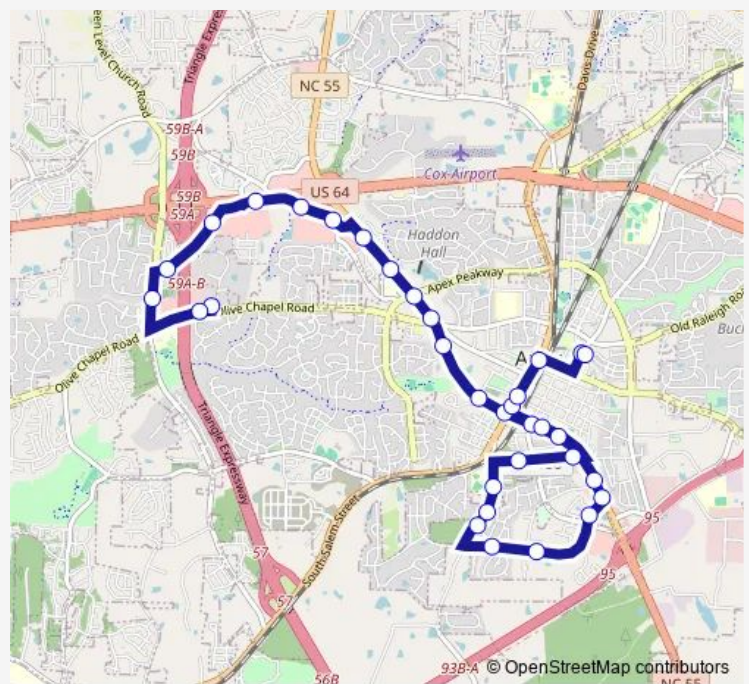

**Bus GA1 Goapex Route 1**

[Go to website](#)

**Direction**  
 Chapel Ridge Rd at Olive Chapel Professional Park —  
 Mason St Municipal Building Layover

33 stops

[Open route schedule](#)

- Chapel Ridge Rd at Olive Chapel Professional Park
- Olive Chapel Rd at Western Wake Crisis Ministry
- Kelly Rd at Publix Pointe (Nb)
- Beaver Creek Commons Dr at Diamond Dove Ln (Eb)
- Beaver Creek Comm Dr at Beaver Crk Crossings W
- Beaver Creek Commons Dr at Regal Cinemas
- Beaver Creek Comm Dr at Beaver Crk Grnway (Eb)
- Beaver Creek Commons Dr at Lowe's (Eb)
- W Williams St at Haddon Hall Dr (Sb)
- W Williams St at Healthplex Way (Sb)
- W Williams St at Apex Peakway (Sb)
- W Williams St at Olive Chapel Rd (Sb)
- W Williams St at Bryan Dr (Post Office)
- W Williams St at Upchurch St
- E Williams St at Salem St
- E Williams St at S Hughes St (Park and Ride (SB))
- E Williams St at Apex Village Center (Sb)
- E Williams St at Perry Rd
- E Williams St at Apex Peakway
- Apex Peakway at S Hughes St (Cambridge Village)
- Apex Peakway at Norris Park

**Route schedule**

Chapel Ridge Rd at Olive Chapel Professional Park —  
 Mason St Municipal Building Layover

Monday	06:29-21:29
Tuesday	06:29-21:29
Wednesday	06:29-21:29
Thursday	06:29-21:29
Friday	06:29-21:29
Saturday	06:29-21:29
Sunday	—

**Route info**

Direction: Chapel Ridge Rd at Olive Chapel Professional Park

Stops: 33

Trip Duration: 0 hour 40 min

GA1 — Goapex Route 1

Apex Peakway at Shackleton Rd

Tingen Rd at Baberton Dr

Tingen Rd at Peace Haven Pl

## Route info

Direction: Mason St Municipal Building Layover

Stops: 17

Trip Duration: 0 hour 20 min

GA1 Bus time schedules and route maps are available in an offline PDF at busmaps.com. Use the busmaps.com website to see live bus times, train schedule or subway schedule, and step-by-step directions for all public transit in Raleigh