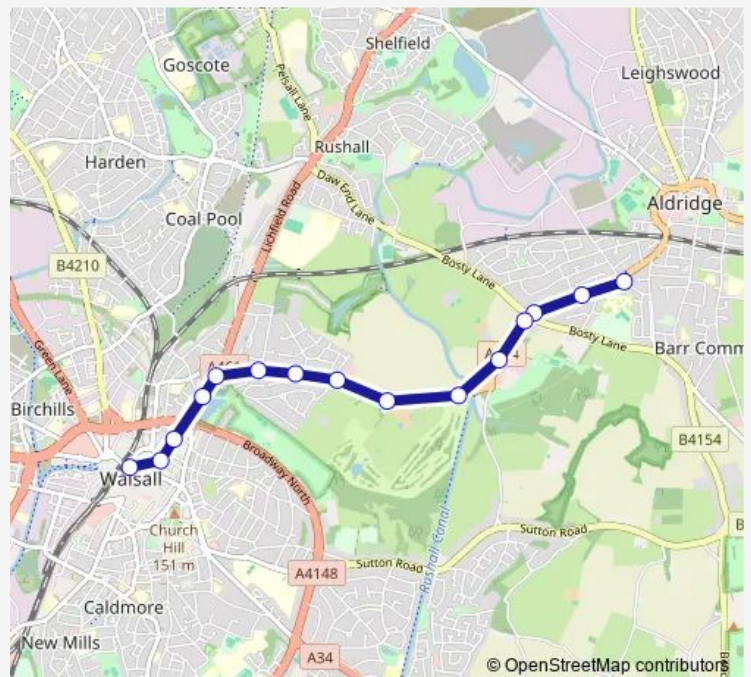

Bus 7S Aldridge Comprehensive School - Walsall

[Go to website](#)

Direction

Walsall Rd — Walsall Bus Station

15 stops

[Open route schedule](#)

Walsall Rd

Dilke Road

Westbrook Avenue

Bosty Lane

Airfield Drive

Longwood Bridge

Calderfields

Mellish Drive

Rushall Manor Rd

Leigh Rd

Victoria Terrace

Hatherton Lake

Watmos Homes

Walsall Town Hall

Walsall Bus Station

Route schedule

Walsall Rd — Walsall Bus Station

Monday 15:20

Tuesday 15:20

Wednesday 15:20

Thursday 15:20

Friday 15:20

Saturday —

Sunday —

Route info

Direction: Walsall Rd

Stops: 15

Trip Duration: 0 hour 18 min

7S — Aldridge Comprehensive School - Walsall