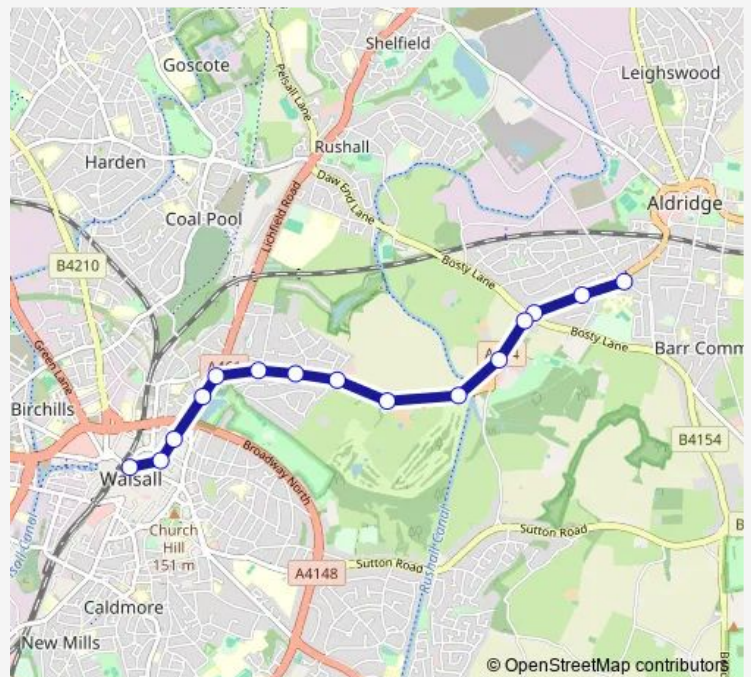

Westbrook Avenue

Bosty Lane

Airfield Drive

Longwood Bridge

Calderfields

Mellish Drive

Rushall Manor Rd

Leigh Rd

Tuesday 15:20

Wednesday 15:20

Thursday 15:20

Friday 15:20

Saturday —

Sunday —

Route info

Direction: Walsall Rd

Stops: 15

Trip Duration: 0 hour 18 min

7S — Aldridge Comprehensive School - Walsall

7S Bus time schedules and route maps are available in an offline PDF at busmaps.com. Use the busmaps.com website to see live bus times, train schedule or subway schedule, and step-by-step directions for all public transit in Walsall