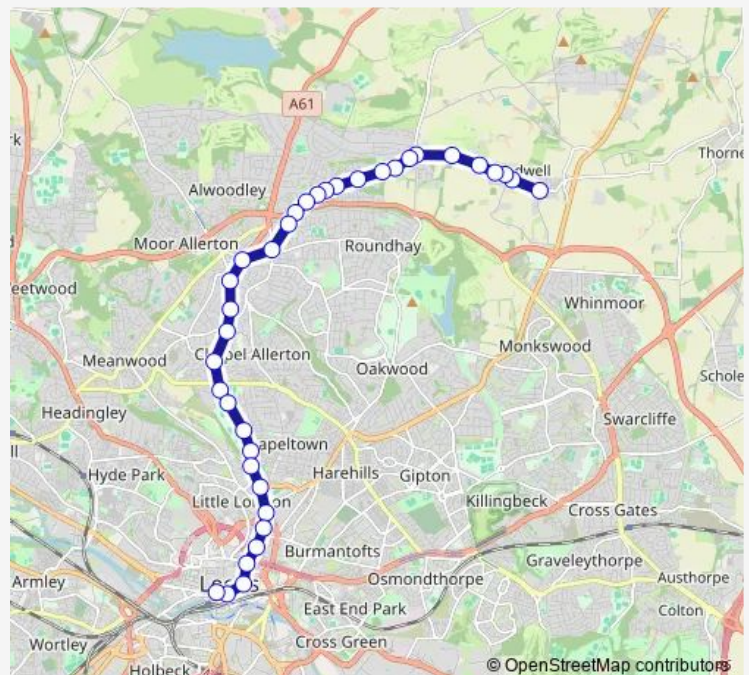

Shadwell Ln Sand Hill Lane

Shadwell Ln Ring Road

Shadwell Lane Sandringham Approach

Route schedule

Station C — Main St Terminus

Monday 06:20-22:45

Tuesday 06:20-22:45

Wednesday 06:20-22:45

Thursday 06:20-22:45

Friday 06:20-22:45

Saturday 07:15-22:45

Sunday 08:00-23:00

Route info

Direction: Station C

Stops: 35

Trip Duration: 0 hour 34 min

7S — Leeds - Shadwell

BusMaps

Shadwell Lane The Moorlands

Shadwell Ln Linton Avenue

Shadwell Ln Highthorne Drive

Shadwell Lane Birchwood Hill

Shadwell Ln Darkwood Close

Shadwell Ln Darkwood Way

Tuesday 06:04-22:35

Wednesday 06:04-22:35

Thursday 06:04-22:35

Friday 06:04-22:35

Saturday 07:09-22:35

Sunday 08:40-22:40

Route info

Direction: Main St Terminus