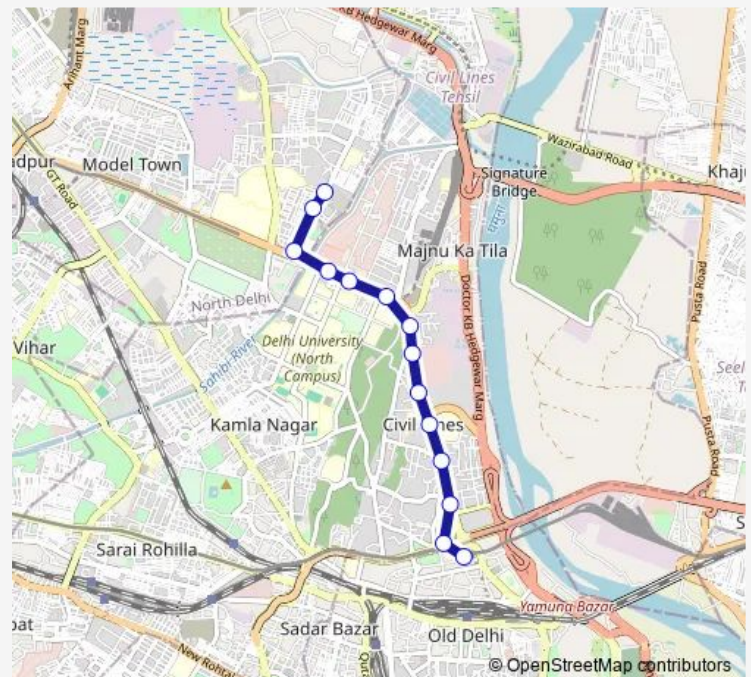

INS Hostel

GTB Nagar / Haqiqat Nagar

Sewa Kutir

BBM Cluster Depot

Route schedule

Isbt Kashmere Gate Terminal — BBM Cluster Depot

Monday 07:10-22:20

Tuesday 07:10-22:20

Wednesday 07:10-22:20

Thursday 07:10-22:20

Friday 07:10-22:20

Saturday 07:10-22:20

Sunday 07:10-22:20

Route info

Direction: Isbt Kashmere Gate Terminal

Stops: 14

Trip Duration: 0 hour 20 min

813Inkstlup

BusMaps

813Inkstlup Bus time schedules and route maps are available in an offline PDF at busmaps.com. Use the busmaps.com website to see live bus times, train schedule or subway schedule, and step-by-step directions for all public transit in Delhi