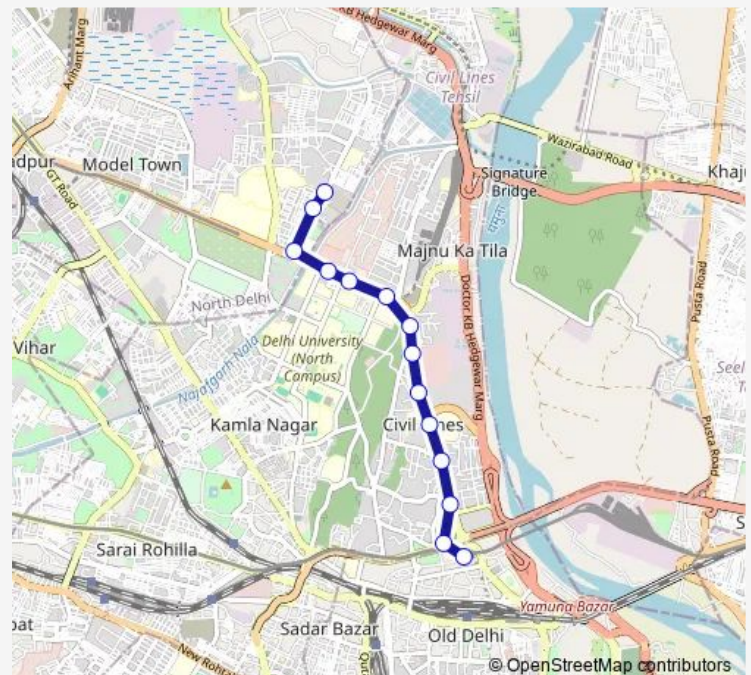

### Route schedule

Isbt Kashmere Gate Terminal — BBM Cluster Depot

Monday 07:10-22:20

Tuesday 07:10-22:20

Wednesday 07:10-22:20

Thursday 07:10-22:20

Friday 07:10-22:20

Saturday 07:10-22:20

### Route info

Direction: Isbt Kashmere Gate Terminal

Stops: 14

Trip Duration: 0 hour 20 min

813Inkstlup

BusMaps

813Inkstlup Bus time schedules and route maps are available in an offline PDF at busmaps.com. Use the busmaps.com website to see live bus times, train schedule or subway schedule, and step-by-step directions for all public transit in Delhi