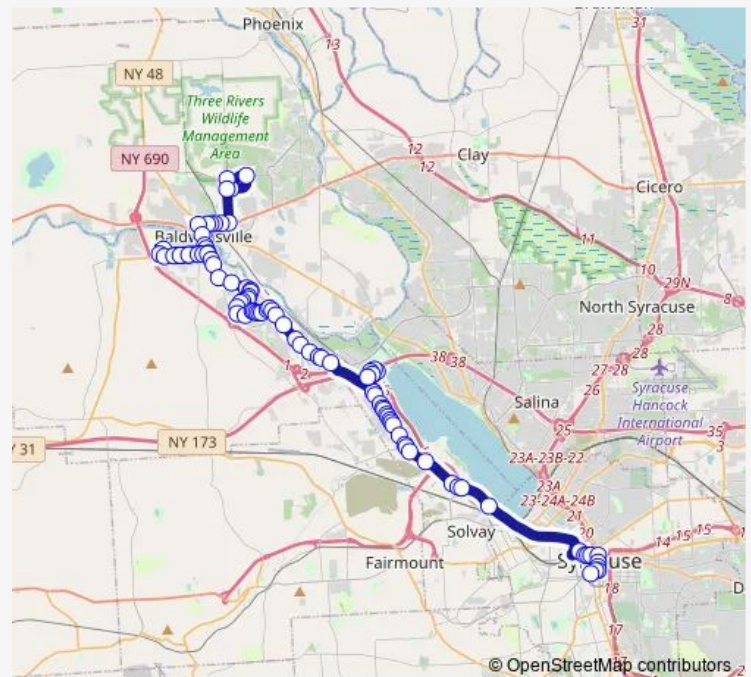

Oswego Rd & E Genesee St

Syracuse St & Tappan St

Syracuse St & Grove St

Syracuse St & Downer St

Downer St & Canton St

Downer St & Seneca St

Downer St & Mcharrie St

Downer St & Division St

Downer St & Monica Pl

Downer St & Ford St

Downer St & Wilkinson Pl

Route schedule

Brundage Rd & Sixty Rd — B18

Monday	05:59
Tuesday	05:59
Wednesday	05:59
Thursday	05:59
Friday	05:59
Saturday	—
Sunday	—

Route info

Direction: Brundage Rd & Sixty Rd

Stops: 88

Trip Duration: 0 hour 56 min

■ Sy 82 — Baldwinsville

River Mall

Crego Rd & Walgreens

Downer St & Aldi

Downer St Rd & Meigs Rd

7695 Maple Rd

Maple Rd & Seneca Beach Rd

Maple Rd & Village Blvd N

Village Blvd N & Higgins Dr

Village Blvd N & Christopher Dr

Village Blvd N & Cedarwood Dr

624-631 Village Blvd N

Village Blvd N & Idlewood Blvd