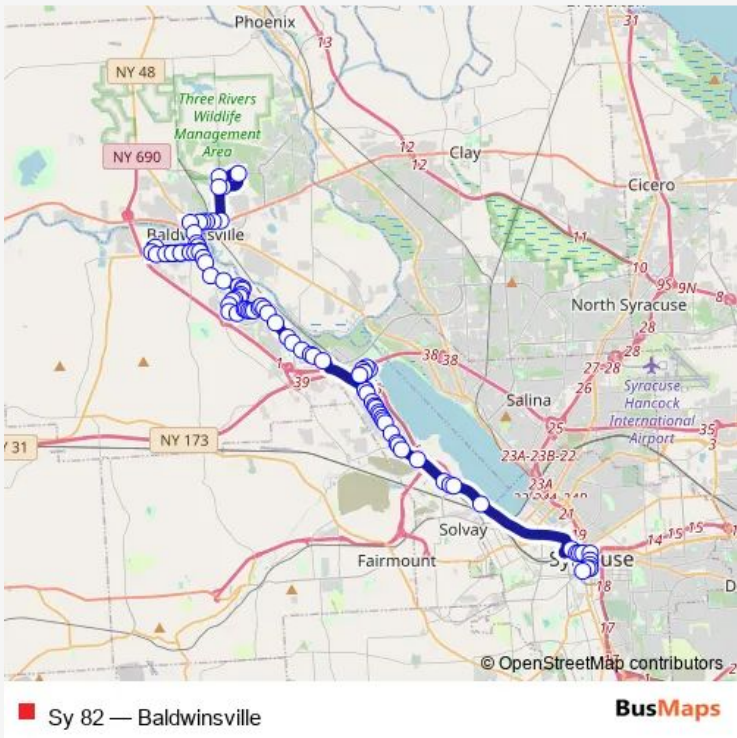

Bus Sy 82 Baldwinsville

[Go to website](#)

Direction
 Brundage Rd & Sixty Rd — B18
 88 stops
[Open route schedule](#)

- Brundage Rd & Sixty Rd
- Brundage Rd & W Entry Rd
- W Entry Rd & Sixty Rd
- Sixty Rd & Brundage Rd
- Phillips St & E Oneida St
- E Oneida St & Spruce St
- E Oneida St & Mechanic St
- E Oneida St & Albert Palmer Ln
- E Oneida St & Virginia St
- E Oneida St & Oswego St
- Oswego Rd & E Genesee St
- Syracuse St & Tappan St
- Syracuse St & Grove St
- Syracuse St & Downer St
- Downer St & Canton St
- Downer St & Seneca St
- Downer St & Mcharrie St
- Downer St & Division St
- Downer St & Monica Pl
- Downer St & Ford St
- Downer St & Wilkinson Pl

Route schedule
 Brundage Rd & Sixty Rd — B18

Monday	05:59
Tuesday	05:59
Wednesday	05:59
Thursday	05:59
Friday	05:59
Saturday	—
Sunday	—

Route info
 Direction: Brundage Rd & Sixty Rd
 Stops: 88
 Trip Duration: 0 hour 56 min

■ Sy 82 — Baldwinsville **BusMaps**

River Mall

Crego Rd & Walgreens

Downer St & Aldi

Downer St Rd & Meigs Rd

Downer St & Stonewood Lane

Downer St & Conifer Dr

Downer St & Canton St

31downer St

Downer St & Syracuse St

Syracuse St & Mildred Ave

Syracuse St & Across from Nobles Plaza

Syracuse St & Van Buren Rd

7695 Maple Rd

Maple Rd & Seneca Beach Rd

Maple Rd & Village Blvd N