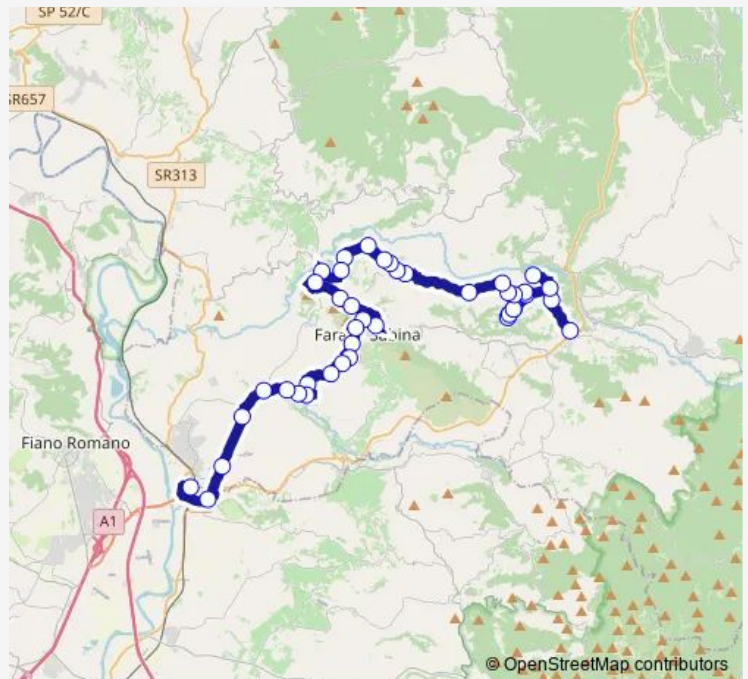

CASTELNUOVO F. | Via Ficoccelli (Km 10) # f9888

Route schedule

POGGIO MOIANO | Zona Industriale Osteria Nuova # f9806 — MONTELIBRETTI | Stazione FS # f9958

| | |
|-----------|-------|
| Monday | 05:35 |
| Tuesday | 05:35 |
| Wednesday | 05:35 |
| Thursday | 05:35 |
| Friday | 05:35 |
| Saturday | — |
| Sunday | — |

Route info

Direction: POGGIO MOIANO | Zona Industriale Osteria Nuova # f9806

Stops: 43

Trip Duration: 0 hour 55 min

Osteria Nuova - Passo Corese # Pg22a

CASTELNUOVO F. | Via Ficoccelli (Km 11) # f9889

CASTELNUOVO F. | Via Ficoccelli (Km 12) # f9890