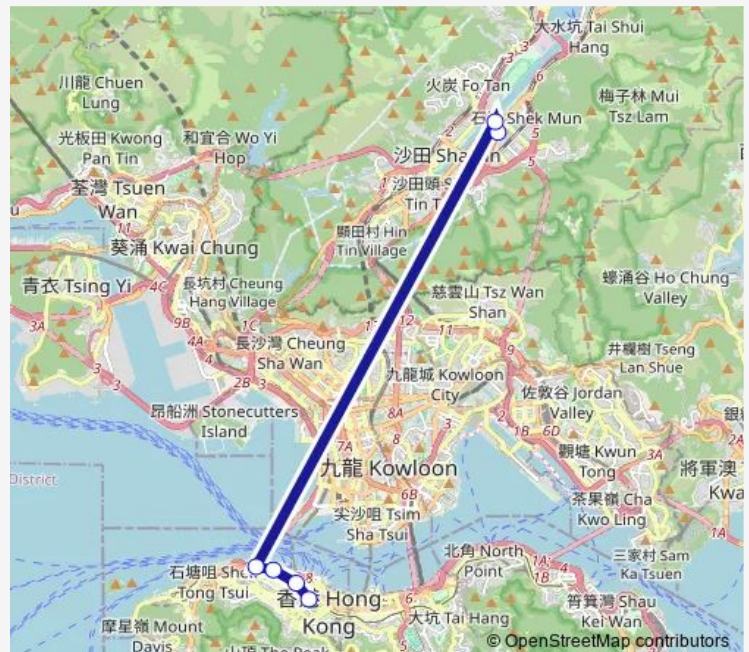

[Ctb] Central Market, DES Voeux Road Central[[Kmb+Ctb] Central Market/
Central Market, DES Voeux Road Central[[Kmb] Central Market

[Ctb] Alexandra House, DES Voeux Road Central

Route schedule

[Ctb] City ONE Shatin[[Kmb+Ctb] City ONE SHA TIN BUS Terminus/
City ONE Shatin[[Kmb] City ONE SHA TIN BUS Terminus — [Ctb] Alexandra House, DES Voeux Road Central

Stops: 6

Trip Duration: 0 hour 33 min

Direction

[Ctb] Central Government Pier, MAN Kwong Street[[Kmb+Ctb] Central Government Pier/
Central Government Pier, MAN Kwong Street[[Kmb] Central Government Pier — [Ctb] City ONE Shatin[[Kmb+Ctb] City ONE SHA TIN BUS Terminus/
City ONE Shatin[[Kmb] City ONE SHA TIN BUS Terminus

6 stops

[Open route schedule](#)

[Ctb] Central Government Pier, MAN Kwong Street[[Kmb+Ctb] Central Government Pier/
Central Government Pier, MAN Kwong Street[[Kmb] Central Government Pier

[Ctb] Alexandra House, DES Voeux Road Central